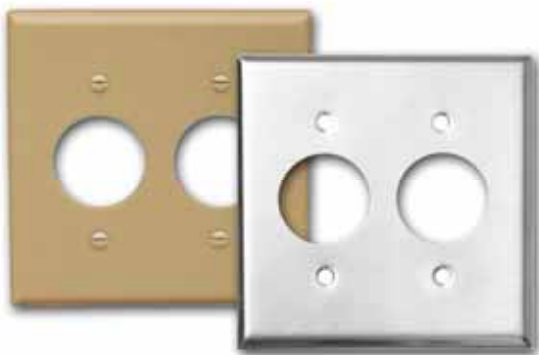

## 2 Gang 2 Single Receptacle Wallplates

LEXAN	Standard	Hole Dia	Box Qty	Case Qty
Ivory	81620	1.406	25	200
White	81621	1.406	25	200
Brown	81622	1.406	25	200
Almond	81623	1.406	25	200
PAINTED STEEL	Standard	Hole Dia	Box Qty	Case Qty
Ivory	83513	1.406	25	100
White	83512	1.406	25	100
430 STAINLESS	Standard	Hole Dia	Box Qty	Case Qty
Stainless Steel	83510	1.406	25	100
304 STAINLESS	Standard	Hole Dia	Box Qty	Case Qty
Stainless Steel	83855	1.406	10	100

## 1 Gang Cable Wallplates

LEXAN	Standard	Over-Size	Hole Dia.	Box Qty	Case Qty
Ivory	81630		.406	25	200
White	81631		.406	25	200
Brown	81632		.406	25	200
Almond	81633		.406	25	200
Ivory	81670		.625	25	200
White	81671		.625	25	200
Brown	81672		.625	25	200
Almond	81673		.625	25	200
PAINTED STEEL	Standard	Over-Size	Hole Dia.	Box Qty	Case Qty
Ivory	83458		.406	25	200
White	83457		.406	25	200
Ivory	83463	83763	.625	25	200
White	83462	83762	.625	25	200
Ivory	83468		.4375	25	200
White	83467		.4375	25	200
430 STAINLESS	Standard	Over-Size	Hole Dia.	Box Qty	Case Qty
Stainless Steel	83455		.406	25	200
Stainless Steel	83460	83760	.625	25	200
Stainless Steel	83465		.4375	25	200
304 STAINLESS	Standard	Over-Size	Hole Dia.	Box Qty	Case Qty
Stainless Steel	83851		.406	10	100
Stainless Steel	83852		.625	25	100

## 2 Gang Cable Wallplates

PAINTED STEEL	Standard	Hole Dia.	Box Qty	Case Qty
Ivory	83473	.625	25	100
White	83472	.625	25	100
Ivory	83478	.406	25	100
White	83477	.406	25	100
430 STAINLESS	Standard	Hole Dia.	Box Qty	Case Qty
Stainless Steel	83470	.625	25	100
Stainless Steel	83475	.406	25	100