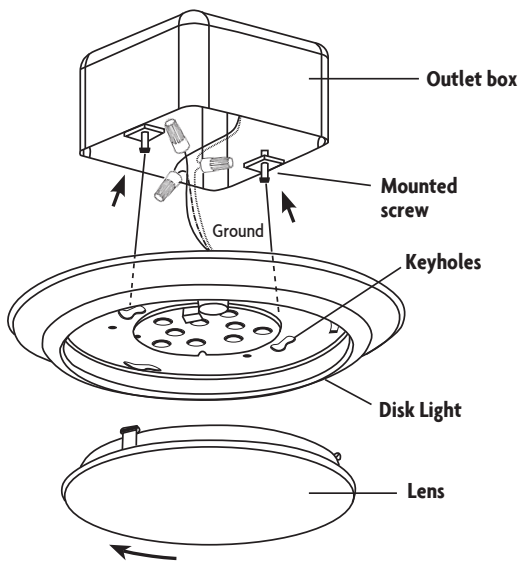

Disk Light

SDL4/12/930/D

12W LED Ceiling and Closet Light

- Surface mount to 4" J-box
- Suitable for damp/wet location
- CRI >90 for exceptional color appearance

Item #	SDL4/12/930/D-27
Product Code	76402
Watts	12
Volts	120
CRI	90
Color Temp	3000K
Lumens (Light engine)*	862
Lumens (Luminaire)	735
CBCP	223
M.O.D.	5.9"
Height	1.25"
Average Rated Life	36,000
Equivalent Wattage	60
Warranty	5 years
Compatible with most LED style or incandescent dimmers	
Specifications are subject to change without prior notice.	
*Light engine lumens per IES LM82	