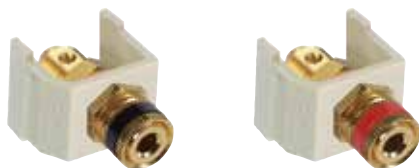

Speaker Post Connectors

Color	Black	Red
Almond	SFSPGBKAL	SFSPGRAL
Black	SFSPGBKBK	SFSPGRBK
Gray	SFSPGBKGY	SFSPGRGY
Ivory	SFSPGBKEI	SFSPGREI
Office White	SFSPGBK	SFSPGR
White	SFSPGBKW	SFSPGRW