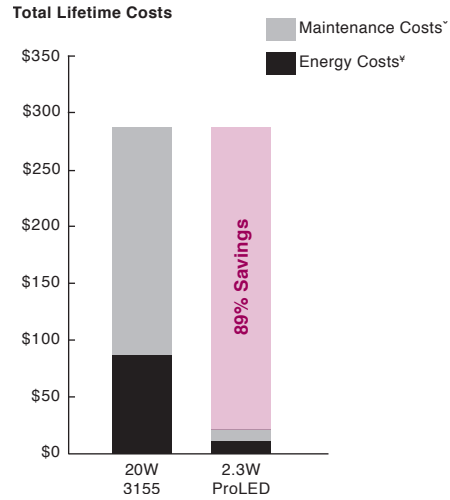

Energy Savings Comparison

[¥] Maintenance costs based on 15 minutes at \$40 per/hr
[¥] Energy costs based on \$0.11 kWh

Ordering Information

Watt	Base	Product #	Product Code	Volts	Color Temp.	CRI	Lumens	Useful Life*	Pkg. Qty.	MOL	Equivalent Wattage
1	Wedge	80791	912/1WW/LED	10-18	3000	82	75	20,000	1/50	1.18"	10
1.2	Wedge	81102	912/1WW/LED2	10-15	3000	82	120	40,000	1/10	1.51"	10
2.3	Wedge	81101	3155/2WW/LED2	10-15	3000	82	250	40,000	1/10	1.67"	20