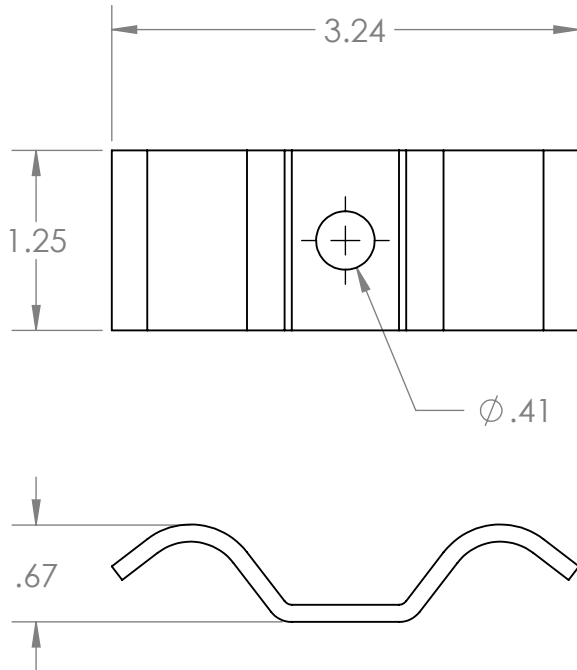

PW Ladder Cable Tray Grounding & Conduit Accessories

1873 Series Ground Wire Attachment Clamp

Material: Carbon Steel Finish: Zinc Plated
 316 Stainless Steel None

Includes: (1) 3/8 X 3/4 Round Head Screw
 (1) 3/8 Hex Nut

Fastener Option: Stainless Steel (S6)
 Cadmium Plated Steel (CD)

PROD. NO.	CONDUCTOR SIZE
1873-02	#2, #1 AND 1/0
1873-03	#6 TO #4
1873-04	2/0, 3/0 AND 4/0
FASTENER OPTIONS	
	<input type="checkbox"/> CD <input checked="" type="checkbox"/> S6
CATALOG NUMBERING EXAMPLE:	
Material	Fasteners
Z -	1873-02 - S6