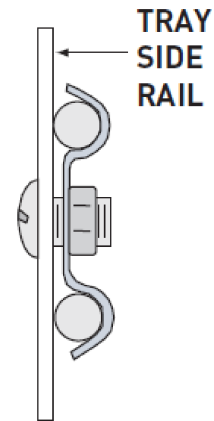

PW Ladder Cable Tray Grounding & Conduit Accessories

1873 Series Ground Wire Attachment Clamp

Material: Carbon Steel Finish: Zinc Plated
 316 Stainless Steel None

Includes: (1) 3/8 X 3/4 Round Head Screw
 (1) 3/8 Hex Nut

Fastener Option: Stainless Steel (S6)
 Cadmium Plated Steel (CD)

PROD. NO.	CONDUCTOR SIZE
1873-02	#2, #1 AND 1/0
1873-03	#6 TO #4
1873-04	2/0, 3/0 AND 4/0
FASTENER OPTIONS	
	<input type="checkbox"/> CD <input checked="" type="checkbox"/> S6
CATALOG NUMBERING EXAMPLE:	
Material	Fasteners
Z -	1873-02 - S6