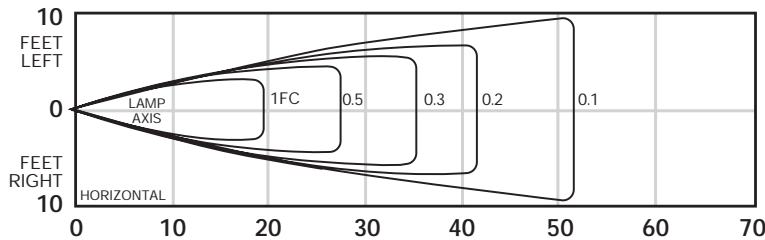

Ordering Information

Item #	Description	Watts	Volts
20775	50 Watt 6V Heavy Duty Emergency Light Unit w/Remote Capacity	50	6
20776	50 Watt 12V Heavy Duty Emergency Light Unit w/Remote Capacity, 2 X 9W	50	12
20777	50 Watt 12V Heavy Duty Emergency Light Unit w/Remote Capacity, 2 X 18W	50	12
20778	100 Watt 6V Heavy Duty Emergency Light Unit w/Remote Capacity	100	6
20779	100 Watt 12V Heavy Duty Emergency Light Unit w/Remote Capacity	100	12

6 Volt Incandescent 7.2 Watt