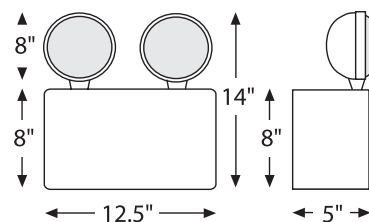

100 Watt Models