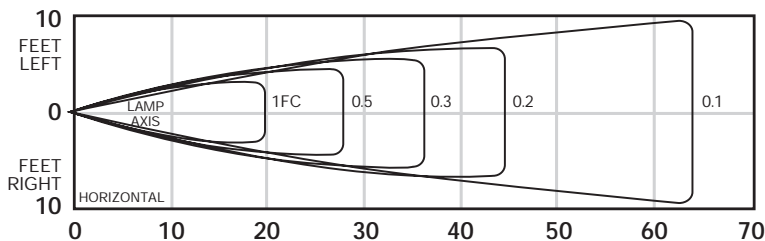

12 Volt Incandescent 9 Watt