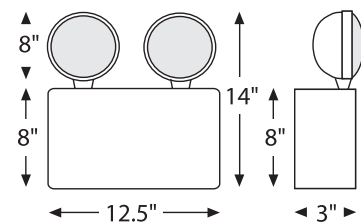

50 Watt Models