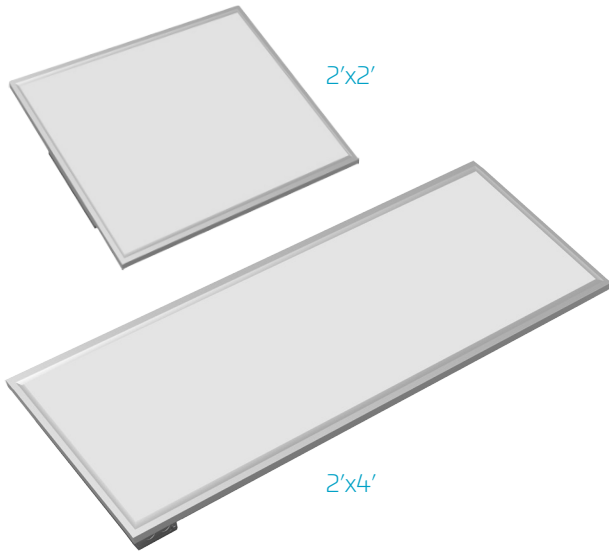

SLM : LED Slim Panel

project name	type
catalog number	
comments	voltage
approved by	date

30/40
watts

**3000/
4000**
lumens

80+
CRI

**3500K-
5000K**
CCT

Features

- Ultra slim modern design with smooth uniform light guide lens
- Edge-lit waveguide lens provides impressive visual comfort
- One for one alternative LED solution to fluorescent troffers
- High efficiency LEDs light the panel evenly
- Extremely shallow depth is ideal for shallow plenum spaces
- Up to 47% energy savings compared to traditional fluorescent troffers and 2½ times longer life
- Universal input voltage (100-277V) dimmable power supply (0-10V)
- Available in 2'x2' and 2'x4'
- Fits standard T-bar and narrow grid drop ceilings
- 5 year limited warranty

Performance

- 2'x2': 3000lm @ 30W
- 2'x4': 4000lm @ 40W
- 50,000 hours (L70) life
- -4°F to 104°F (-20°C to +40°C) operating temperature
- UL listed for dry/damp locations
- 3500K, 4000K, 5000K CCT
- CRI: > 80
- Input voltage: 120-277V
- Power Factor: > 90
- THD < 15%

Applications

- Conference rooms
- Retail
- Offices
- Hospitality
- Healthcare
- Schools
- Reception areas
- Corridors
- Foyer

Ordering Information

Order Code	Item #	Size	Lm	W	CCT	CRI	Life/Hrs	V	Dimming	Fluor Equivalent	DLC
09485	SLM22-3C-35K-U	2'x2'	3,000	30W	3500K	80+	50K	120-277V	0-10V Dimming	3x 17WT8, 2U31T8	✓
09486	SLM22-3C-40K-U	2'x2'	3,000	30W	4000K	80+	50K	120-277V	0-10V Dimming	3x 17WT8, 2U31T8	✓
09487	SLM22-3C-50K-U	2'x2'	3,000	30W	5000K	80+	50K	120-277V	0-10V Dimming	3x 17WT8, 2U31T8	✓
09488	SLM24-5C-35K-U	2'x4'	4,000	40W	3500K	80+	50K	120-277V	0-10V Dimming	2x 32T8, 3x 32T8	✓
09489	SLM24-5C-40K-U	2'x4'	4,000	40W	4000K	80+	50K	120-277V	0-10V Dimming	2x 32T8, 3x 32T8	✓
09490	SLM24-5C-50K-U	2'x4'	4,000	40W	5000K	80+	50K	120-277V	0-10V Dimming	2x 32T8, 3x 32T8	✓

✓DesignLights Consortium® Qualified