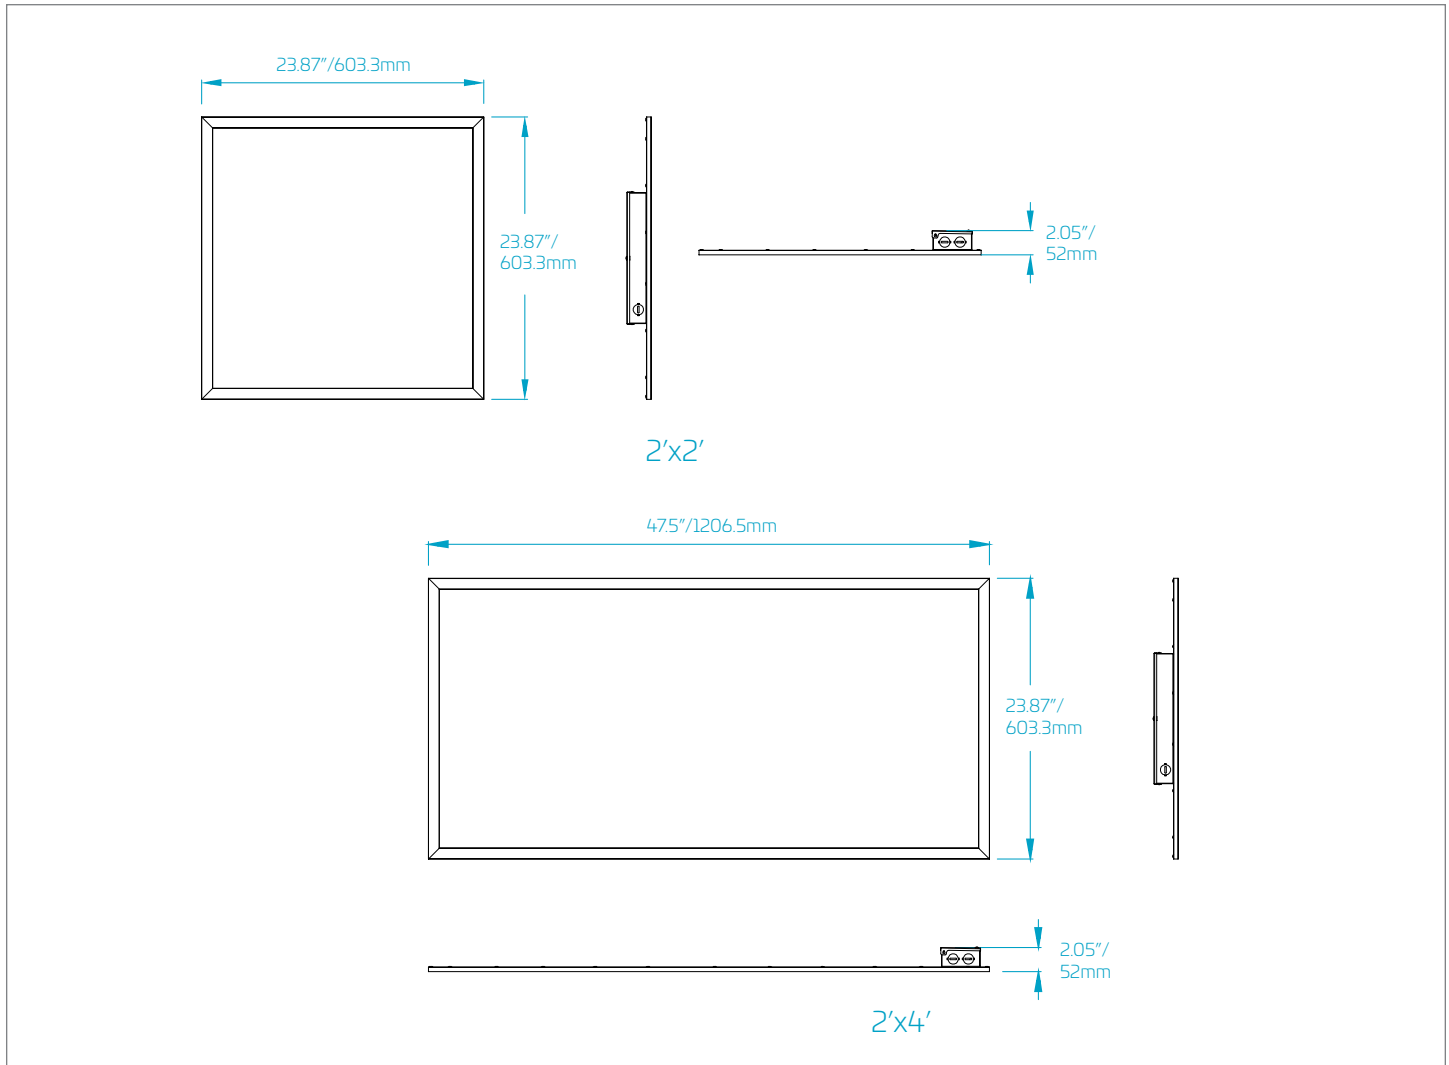

## Features

- Ultra slim modern design with smooth uniform light guide lens
- Edge-lit waveguide lens provides impressive visual comfort
- One for one alternative LED solution to fluorescent troffers
- High efficiency LEDs light the panel evenly
- Extremely shallow depth is ideal for shallow plenum spaces
- Up to 47% energy savings compared to traditional fluorescent troffers and 2½ times longer life
- Universal input voltage (100-277V) dimmable power supply (0-10V)
- Available in 2'x2' and 2'x4'
- Fits standard T-bar and narrow grid drop ceilings
- 5 year limited warranty

## Performance

- 2'x2': 3000lm @ 30W
- 2'x4': 4000lm @ 40W
- 50,000 hours (L70) life
- -4°F to 104°F (-20°C to +40°C) operating temperature
- UL listed for dry/damp locations
- 3500K, 4000K, 5000K CCT
- CRI: > 80
- Input voltage: 120-277V
- Power Factor: > 90
- THD < 15%

## Ordering Information

Order Code	Item #	Size	Lm	W	CCT	CRI	Life/Hrs	V	Dimming	Fluor Equivalent	DLC
<b>09485</b>	SLM22-3C-35K-U	2'x2'	3,000	30W	3500K	80+	50K	120-277V	0-10V Dimming	3x 17WT8, 2U31T8	✓
<b>09486</b>	SLM22-3C-40K-U	2'x2'	3,000	30W	4000K	80+	50K	120-277V	0-10V Dimming	3x 17WT8, 2U31T8	✓
<b>09487</b>	SLM22-3C-50K-U	2'x2'	3,000	30W	5000K	80+	50K	120-277V	0-10V Dimming	3x 17WT8, 2U31T8	✓
<b>09488</b>	SLM24-5C-35K-U	2'x4'	4,000	40W	3500K	80+	50K	120-277V	0-10V Dimming	2x 32T8, 3x 32T8	✓
<b>09489</b>	SLM24-5C-40K-U	2'x4'	4,000	40W	4000K	80+	50K	120-277V	0-10V Dimming	2x 32T8, 3x 32T8	✓
<b>09490</b>	SLM24-5C-50K-U	2'x4'	4,000	40W	5000K	80+	50K	120-277V	0-10V Dimming	2x 32T8, 3x 32T8	✓

✓DesignLights Consortium® Qualified

SLM : LED Slim Panel

Dimensions

Accessories (Sold Separately)

Order Code	Litespan Part #	Description
	SLM22-CABLE	2*2 Cable Set, 4 Cables per Set
	SLM24-CABLE	2*4 Cable Set, 6 Cables per Set
	SLM22-SM	2*2 Surface Mount Kit White
	SLM24-SM	2*4 Surface Mount Kit White