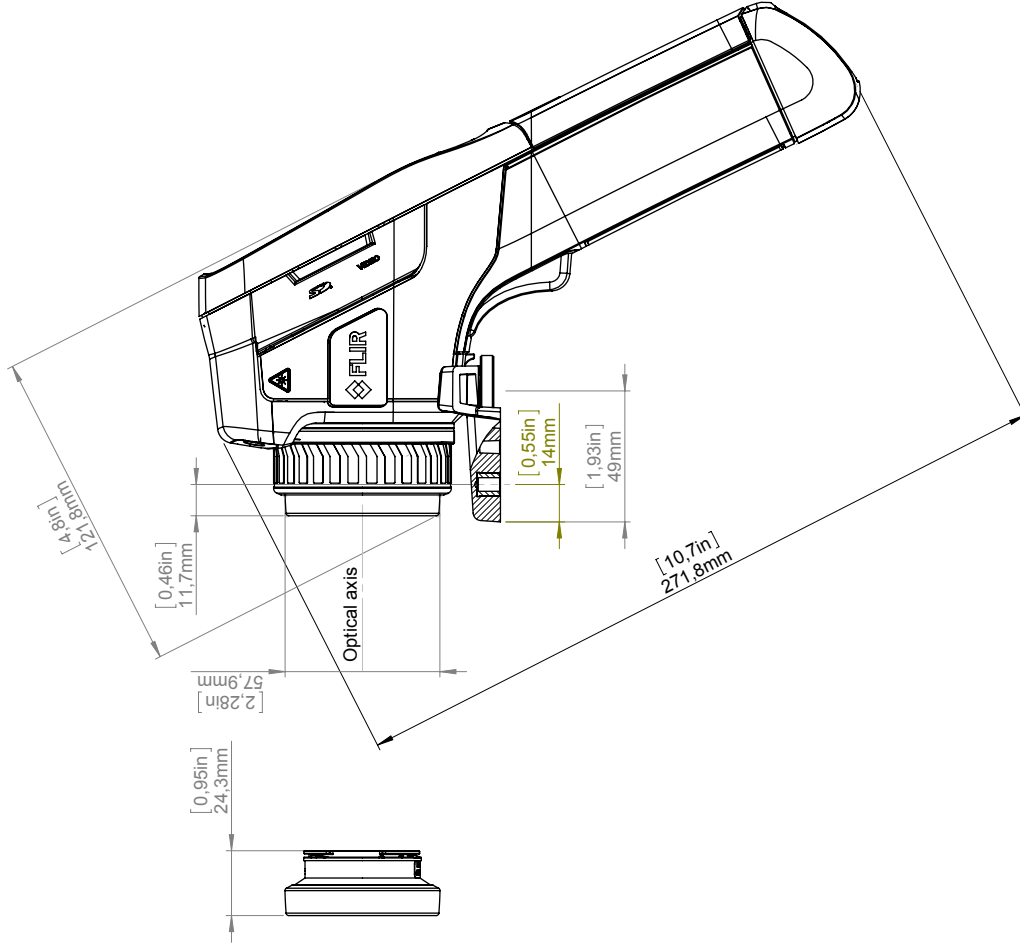

Camera with Lens IR f=30 mm (15°)

© 2012, FLIR Systems, Inc. All rights reserved worldwide. No part of this drawing may be reproduced, stored in a retrieval system, or transmitted in any form, or by any means, electronic, mechanical, photocopying, recording, or otherwise, without written permission from FLIR Systems, Inc. Specifications subject to change without further notice. Dimensional data is based on nominal values. Products may be subject to regional market considerations. License procedures may apply. Product may be subject to US Export Regulations. Please refer to exportquestions@flir.com with any questions. Diversion contrary to US law is prohibited.

Modified 2012-06-07	Check JOTA	Drawn by R&D Thermography	FLIR
Denomination Basic Dimensions FLIR T4xx			Size A3
			Scale 1:2
			Sheet 4(7)
			Drawing No. T127604
			Size A

Camera with Lens IR f=30 mm (15°)

Camera with Lens IR f=30 mm (15°)

For additional dimensions see page 1

Modified 2012-04-18
Denomination

Check CAHA

Drawn by R&D Thermography

Size A3
Scale 1:2
Sheet 3(4)

Basic dimensions FLIR Exx

Drawing No. T126960
Size A