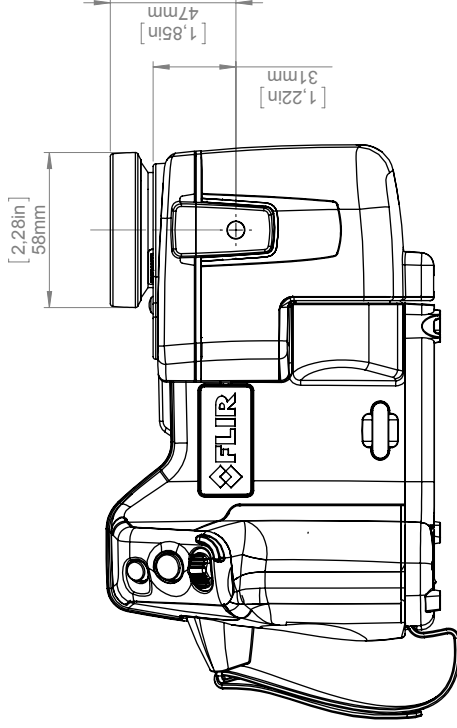

Camera with Lens IR f=30 mm (15°)

Modified 2012-06-07	Check JOTA	Drawn by R&D Thermography	FLIR
Denomination Basic Dimensions FLIR T4xx			Size A3
			Scale 1:2
			Sheet 4(7)
			Drawing No. T127604
			Size A