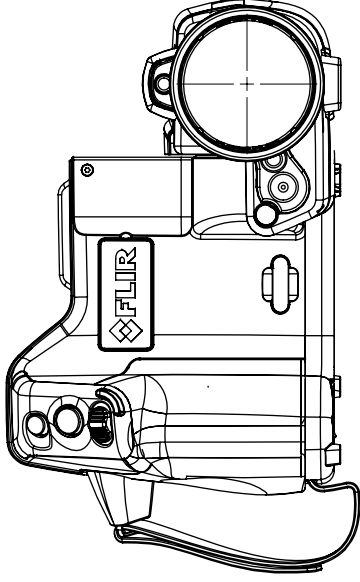

Camera with Lens IR f=30 mm (15°)

Modified 2012-06-07	Check JOTA	Drawn by R&D Thermography	FLIR
Denomination Basic Dimensions FLIR T4xx			Size A3
			Scale 1:2
			Sheet 4(7)
			Drawing No. T127604
			Size A