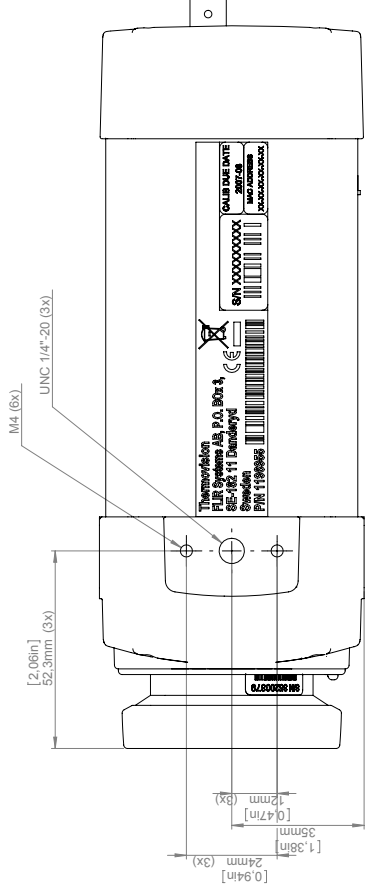

General description	
The 15° lens is a popular lens accessory and provides 1.7x magnification compared to the standard lens. Ideal for small or distant targets such as overhead power lines.	
Imaging and optical data	
Field of view (FOV)	15° × 11.25°
Minimum focus distance	1.2 m (3.93 ft.)
Focal length	30.38 mm (1.2 in.)
Spatial resolution (IFOV)	Depends on the IR resolution of the camera: 1.65 mrad for 160 × 120 pixels 1.32 mrad for 200 × 150 pixels 1.10 mrad for 240 × 180 pixels 0.82 mrad for 320 × 240 pixels
F-number	1.3
Physical data	
Weight	0.092 kg (0.203 lb.), incl. two lens caps
Size (L × D)	24 × 58 mm (1.0 × 2.3 in.)
Shipping information	
Packaging, type	Cardboard box
List of contents	<ul style="list-style-type: none"> • Lens • Lens case
Packaging, weight	0.32 kg (0.71 lb.)
Packaging, size	172 × 131 × 133 mm (6.8 × 5.2 × 5.2 in.)
EAN-13	7332558001134 4743254000889 (Estonia plant)
UPC-12	845188000127
Country of origin	Sweden

Camera with Lens IR f=30 mm (15°)

For additional dimensions see page 1

Modified 2012-04-18	Check CAHA	Drawn by R&D Thermography	FLIR®
Denomination Basic dimensions FLIR Txxx/Bxxx			Size A3
			Scale 1:2
			Sheet 4(7)
			Drawing No. T197905
			Size B

Modified 2012-06-07	Check JOTA	Drawn by R&D Thermography	FLIR
Denomination Basic Dimensions FLIR T4xx			Size A3
			Scale 1:2
			Sheet 4(7)
			Drawing No. T127604
			Size A

Camera with Lens IR f=30 mm (15°)

Camera with Lens IR f=30 mm (15°)

For additional dimensions see page 1

Modified 2012-04-18
Denomination

Check CAHA

Drawn by R&D Thermography

Size A3
Scale 1:2
Sheet 3(4)

Basic dimensions FLIR Exx

Drawing No. T126960
Size A