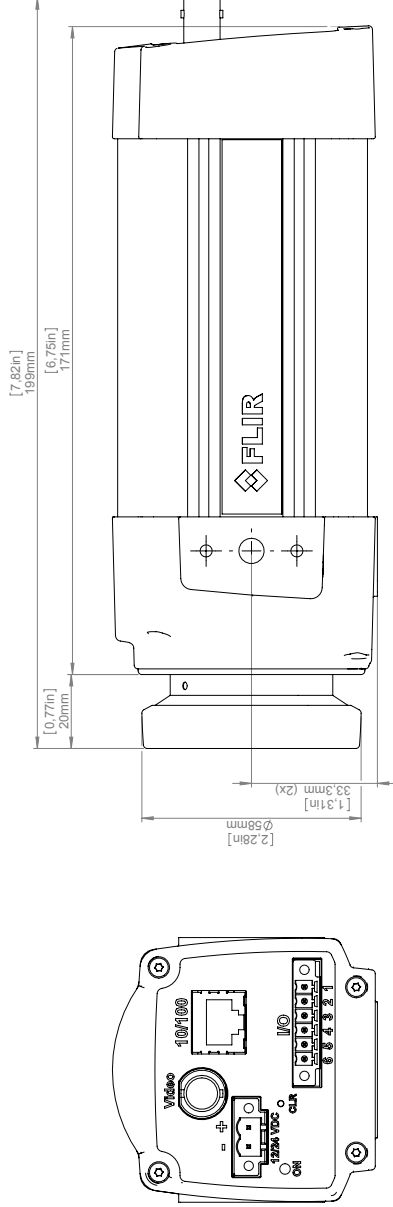

General description	
The 15° lens is a popular lens accessory and provides 1.7x magnification compared to the standard lens. Ideal for small or distant targets such as overhead power lines.	
Imaging and optical data	
Field of view (FOV)	15° × 11.25°
Minimum focus distance	1.2 m (3.93 ft.)
Focal length	30.38 mm (1.2 in.)
Spatial resolution (IFOV)	Depends on the IR resolution of the camera: 1.65 mrad for 160 × 120 pixels 1.32 mrad for 200 × 150 pixels 1.10 mrad for 240 × 180 pixels 0.82 mrad for 320 × 240 pixels
F-number	1.3
Physical data	
Weight	0.092 kg (0.203 lb.), incl. two lens caps
Size (L × D)	24 × 58 mm (1.0 × 2.3 in.)
Shipping information	
Packaging, type	Cardboard box
List of contents	<ul style="list-style-type: none"> • Lens • Lens case
Packaging, weight	0.32 kg (0.71 lb.)
Packaging, size	172 × 131 × 133 mm (6.8 × 5.2 × 5.2 in.)
EAN-13	7332558001134 4743254000889 (Estonia plant)
UPC-12	845188000127
Country of origin	Sweden

Camera with Lens IR f=30 mm (15°)

For additional dimensions see page 1

Modified 2012-04-18	Check CAHA	Drawn by R&D Thermography	FLIR®
Denomination Basic dimensions FLIR Txxx/Bxxx			Size A3
			Scale 1:2
			Sheet 4(7)
			Drawing No. T197905
			Size B

Modified 2012-06-07	Check JOTA	Drawn by R&D Thermography	FLIR
Denomination Basic Dimensions FLIR T4xx			Size A3
			Scale 1:2
			Sheet 4(7)
			Drawing No. T127604
			Size A

Camera with Lens IR f=30 mm (15°)

Camera with Lens IR f=30 mm (15°)

For additional dimensions see page 1

Modified 2012-04-18
Denomination

Check CAHA

Drawn by R&D Thermography

Size A3
Scale 1:2
Sheet 3(4)

Basic dimensions FLIR Exx

Drawing No. T126960
Size A