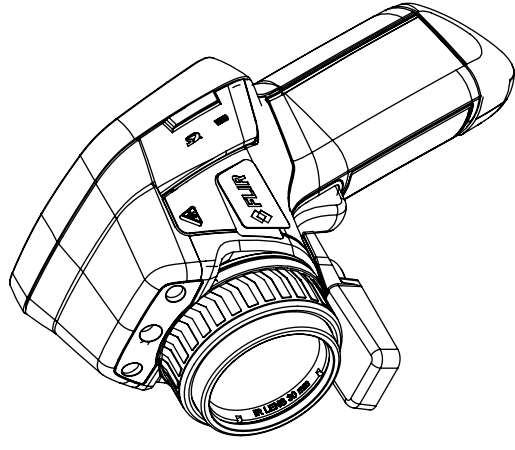

Camera with Lens IR f=30 mm (15°)

For additional dimensions see page 1

Modified 2012-04-18
Denomination

Check CAHA

Drawn by R&D Thermography

Size A3
Scale 1:2
Sheet 3(4)

Basic dimensions FLIR Exx

Drawing No. T126960
Size A