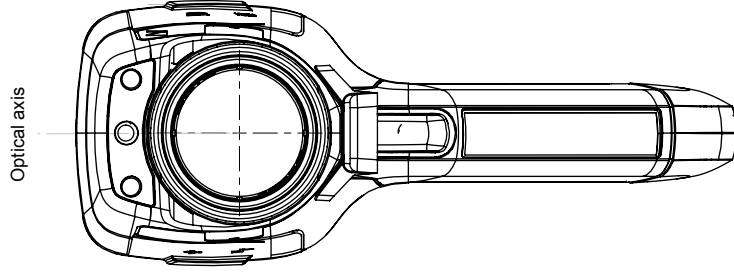

Camera with Lens IR f=30 mm (15°)

© 2012, FLIR Systems, Inc. All rights reserved worldwide. No part of this drawing may be reproduced, stored in a retrieval system, or transmitted in any form, or by any means, electronic, mechanical, photocopying, recording, or otherwise, without written permission from FLIR Systems, Inc. Specifications subject to change without further notice. Dimensional data is based on nominal values. Products may be subject to regional market considerations. License procedures may apply. Product may be subject to US Export Regulations. Please refer to exportquestions@flir.com with any questions. Diversion contrary to US law is prohibited.

Modified 2012-06-07	Check JOTA	Drawn by R&D Thermography	FLIR
Denomination Basic Dimensions FLIR T4xx			Size A3
			Scale 1:2
			Sheet 4(7)
			Drawing No. T127604
			Size A

Camera with Lens IR f=30 mm (15°)

For additional dimensions see page 1

FLIR
 Modified: 2012-04-18
 Check: CAHA
 Drawn by: R&D Thermography
 Size: A3
 Scale: 1:1
 Drawing No.: T125002
 Sheet No.: 4(8)
 Size: A

Basic dimensions FLIR A3xx/SC3xx

Camera with Lens IR f=30 mm (15°)

For additional dimensions see page 1

Modified 2012-04-18
Denomination

Check CAHA

Drawn by R&D Thermography

Size A3
Scale 1:2
Sheet 3(4)

Basic dimensions FLIR Exx

Drawing No. T126960
Size A