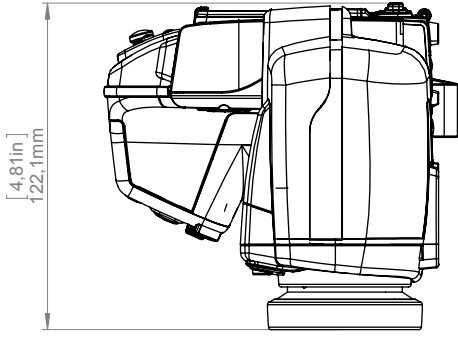

Camera with Lens IR f=30 mm (15°)

Modified 2012-06-07	Check JOTA	Drawn by R&D Thermography	FLIR
Denomination Basic Dimensions FLIR T4xx			Size A3
			Scale 1:2
			Sheet 4(7)
			Drawing No. T127604
			Size A