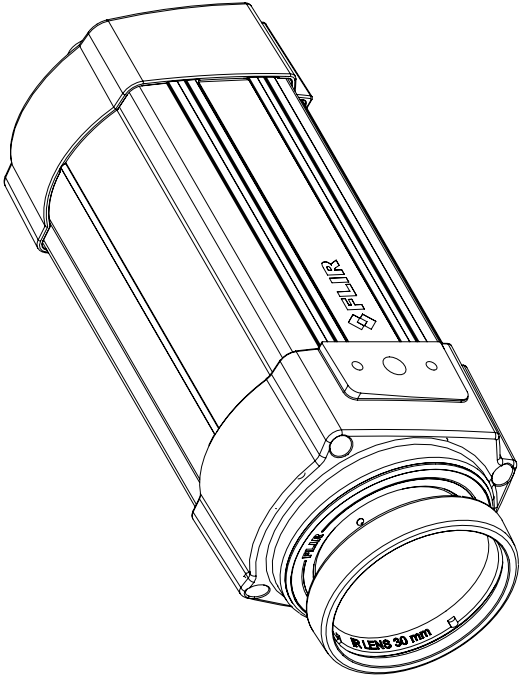

Camera with Lens IR f=30 mm (15°)

For additional dimensions see page 1

FLIR
Modified: 2012-04-18
Check: CAHA
Drawn by: R&D Thermography
Size: A3
Scale: 1:1
Drawing No.: T125002
Sheet No.: 4(8)
Size: A

Basic dimensions FLIR A3xx/SC3xx