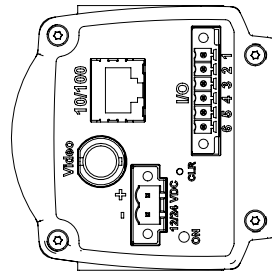

Camera with Lens IR f=30 mm (15°)

For additional dimensions see page 1

FLIR
Modified: 2012-04-18
Check: CAHA
Drawn by: R&D Thermography
Size: A3
Scale: 1:1
Drawing No.: T125002
Sheet No.: 4(8)
Size: A

Basic dimensions FLIR A3xx/SC3xx