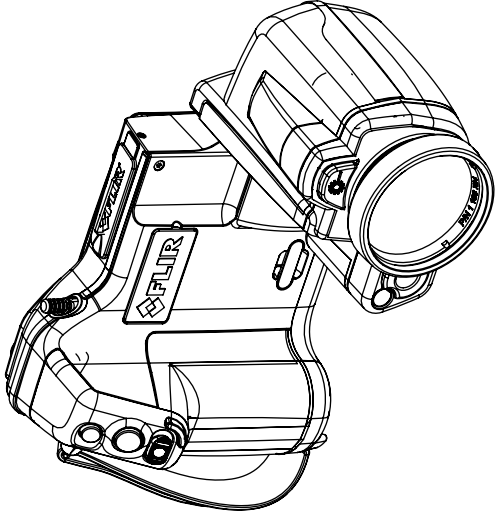

General description	
The 15° lens is a popular lens accessory and provides 1.7x magnification compared to the standard lens. Ideal for small or distant targets such as overhead power lines.	
Imaging and optical data	
Field of view (FOV)	15° × 11.25°
Minimum focus distance	1.2 m (3.93 ft.)
Focal length	30.38 mm (1.2 in.)
Spatial resolution (IFOV)	Depends on the IR resolution of the camera: 1.65 mrad for 160 × 120 pixels 1.32 mrad for 200 × 150 pixels 1.10 mrad for 240 × 180 pixels 0.82 mrad for 320 × 240 pixels
F-number	1.3
Physical data	
Weight	0.092 kg (0.203 lb.), incl. two lens caps
Size (L × D)	24 × 58 mm (1.0 × 2.3 in.)
Shipping information	
Packaging, type	Cardboard box
List of contents	<ul style="list-style-type: none"> • Lens • Lens case
Packaging, weight	0.32 kg (0.71 lb.)
Packaging, size	172 × 131 × 133 mm (6.8 × 5.2 × 5.2 in.)
EAN-13	7332558001134 4743254000889 (Estonia plant)
UPC-12	845188000127
Country of origin	Sweden

Camera with Lens IR f=30 mm (15°)

For additional dimensions see page 1

Modified 2012-04-18	Check CAHA	Drawn by R&D Thermography	FLIR®
Denomination Basic dimensions FLIR Txxx/Bxxx			Size A3
			Scale 1:2
			Sheet 4(7)
			Drawing No. T197905
			Size B