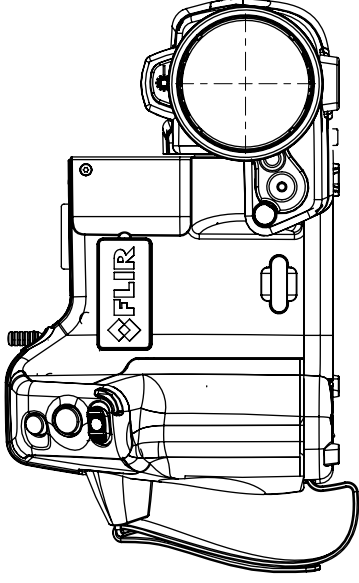

General description	
The 15° lens is a popular lens accessory and provides 1.7x magnification compared to the standard lens. Ideal for small or distant targets such as overhead power lines.	
Imaging and optical data	
Field of view (FOV)	15° × 11.25°
Minimum focus distance	1.2 m (3.93 ft.)
Focal length	30.38 mm (1.2 in.)
Spatial resolution (IFOV)	Depends on the IR resolution of the camera: 1.65 mrad for 160 × 120 pixels 1.32 mrad for 200 × 150 pixels 1.10 mrad for 240 × 180 pixels 0.82 mrad for 320 × 240 pixels
F-number	1.3
Physical data	
Weight	0.092 kg (0.203 lb.), incl. two lens caps
Size (L × D)	24 × 58 mm (1.0 × 2.3 in.)
Shipping information	
Packaging, type	Cardboard box
List of contents	<ul style="list-style-type: none"> • Lens • Lens case
Packaging, weight	0.32 kg (0.71 lb.)
Packaging, size	172 × 131 × 133 mm (6.8 × 5.2 × 5.2 in.)
EAN-13	7332558001134 4743254000889 (Estonia plant)
UPC-12	845188000127
Country of origin	Sweden

Camera with Lens IR f=30 mm (15°)

For additional dimensions see page 1

Modified 2012-04-18	Check CAHA	Drawn by R&D Thermography	FLIR®
Denomination Basic dimensions FLIR Txxx/Bxxx			Size A3
			Scale 1:2
			Sheet 4(7)
			Drawing No. T197905
			Size B