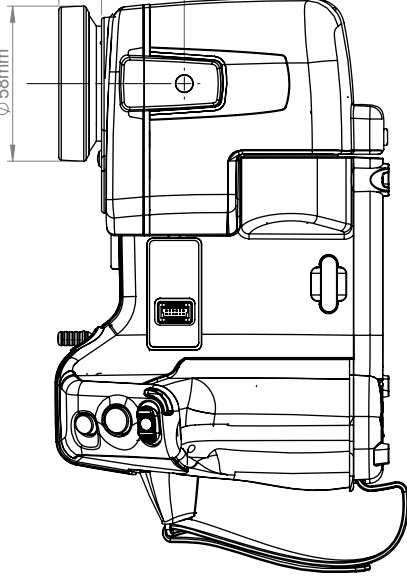

General description	
The 15° lens is a popular lens accessory and provides 1.7x magnification compared to the standard lens. Ideal for small or distant targets such as overhead power lines.	
Imaging and optical data	
Field of view (FOV)	15° × 11.25°
Minimum focus distance	1.2 m (3.93 ft.)
Focal length	30.38 mm (1.2 in.)
Spatial resolution (IFOV)	Depends on the IR resolution of the camera: 1.65 mrad for 160 × 120 pixels 1.32 mrad for 200 × 150 pixels 1.10 mrad for 240 × 180 pixels 0.82 mrad for 320 × 240 pixels
F-number	1.3
Physical data	
Weight	0.092 kg (0.203 lb.), incl. two lens caps
Size (L × D)	24 × 58 mm (1.0 × 2.3 in.)
Shipping information	
Packaging, type	Cardboard box
List of contents	<ul style="list-style-type: none"> • Lens • Lens case
Packaging, weight	0.32 kg (0.71 lb.)
Packaging, size	172 × 131 × 133 mm (6.8 × 5.2 × 5.2 in.)
EAN-13	7332558001134 4743254000889 (Estonia plant)
UPC-12	845188000127
Country of origin	Sweden

Camera with Lens IR f=30 mm (15°)

For additional dimensions see page 1

Modified 2012-04-18	Check CAHA	Drawn by R&D Thermography	FLIR®
Denomination Basic dimensions FLIR Txxx/Bxxx			Size A3
			Scale 1:2
			Sheet 4(7)
			Drawing No. T197905
			Size B