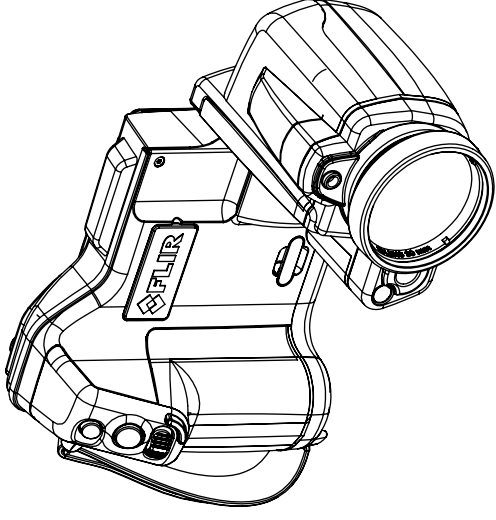

Camera with Lens IR f=30 mm (15°)

Modified 2012-06-07	Check JOTA	Drawn by R&D Thermography	FLIR
Denomination Basic Dimensions FLIR T4xx			Size A3
			Scale 1:2
			Sheet 4(7)
			Drawing No. T127604
			Size A