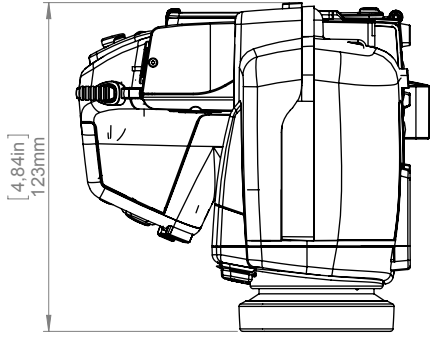

General description	
The 15° lens is a popular lens accessory and provides 1.7x magnification compared to the standard lens. Ideal for small or distant targets such as overhead power lines.	
Imaging and optical data	
Field of view (FOV)	15° × 11.25°
Minimum focus distance	1.2 m (3.93 ft.)
Focal length	30.38 mm (1.2 in.)
Spatial resolution (IFOV)	Depends on the IR resolution of the camera: 1.65 mrad for 160 × 120 pixels 1.32 mrad for 200 × 150 pixels 1.10 mrad for 240 × 180 pixels 0.82 mrad for 320 × 240 pixels
F-number	1.3
Physical data	
Weight	0.092 kg (0.203 lb.), incl. two lens caps
Size (L × D)	24 × 58 mm (1.0 × 2.3 in.)
Shipping information	
Packaging, type	Cardboard box
List of contents	<ul style="list-style-type: none"> • Lens • Lens case
Packaging, weight	0.32 kg (0.71 lb.)
Packaging, size	172 × 131 × 133 mm (6.8 × 5.2 × 5.2 in.)
EAN-13	7332558001134 4743254000889 (Estonia plant)
UPC-12	845188000127
Country of origin	Sweden

Camera with Lens IR f=30 mm (15°)

For additional dimensions see page 1

Modified 2012-04-18	Check CAHA	Drawn by R&D Thermography	FLIR®
Denomination Basic dimensions FLIR Txxx/Bxxx			Size A3
			Scale 1:2
			Sheet 4(7)
			Drawing No. T197905
			Size B