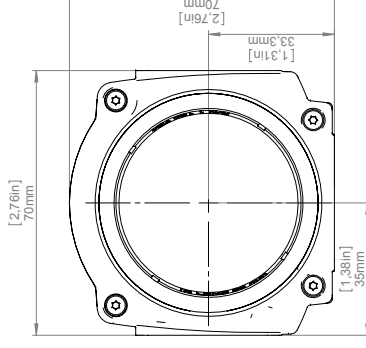

Camera with Lens IR f=30 mm (15°)

For additional dimensions see page 1

Modified 2012-04-18	Check CAHA	Drawn by R&D Thermography	FLIR®
Denomination Basic dimensions FLIR Txxx/Bxxx			Size A3
			Scale 1:2
			Sheet 4(7)
			Drawing No. T197905
			Size B

Camera with Lens IR f=30 mm (15°)

© 2012, FLIR Systems, Inc. All rights reserved worldwide. No part of this drawing may be reproduced, stored in a retrieval system, or transmitted in any form, or by any means, electronic, mechanical, photocopying, recording, or otherwise, without written permission from FLIR Systems, Inc. Specifications subject to change without further notice. Dimensional data is based on nominal values. Products may be subject to regional market considerations. License procedures may apply. Product may be subject to US Export Regulations. Please refer to exportquestions@flir.com with any questions. Diversion contrary to US law is prohibited.

Modified 2012-06-07	Check JOTA	Drawn by R&D Thermography	FLIR
Denomination Basic Dimensions FLIR T4xx			Size A3
			Scale 1:2
			Sheet 4(7)
			Drawing No. T127604
			Size A

Camera with Lens IR f=30 mm (15°)

Camera with Lens IR f=30 mm (15°)

For additional dimensions see page 1

Modified 2012-04-18
Denomination

Check CAHA

Drawn by R&D Thermography

Size A3
Scale 1:2
Sheet 3(4)

Basic dimensions FLIR Exx

Drawing No. T126960
Size A