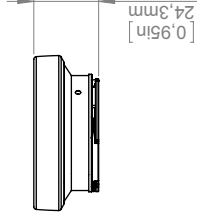

General description	
The 15° lens is a popular lens accessory and provides 1.7x magnification compared to the standard lens. Ideal for small or distant targets such as overhead power lines.	
Imaging and optical data	
Field of view (FOV)	15° × 11.25°
Minimum focus distance	1.2 m (3.93 ft.)
Focal length	30.38 mm (1.2 in.)
Spatial resolution (IFOV)	Depends on the IR resolution of the camera: 1.65 mrad for 160 × 120 pixels 1.32 mrad for 200 × 150 pixels 1.10 mrad for 240 × 180 pixels 0.82 mrad for 320 × 240 pixels
F-number	1.3
Physical data	
Weight	0.092 kg (0.203 lb.), incl. two lens caps
Size (L × D)	24 × 58 mm (1.0 × 2.3 in.)
Shipping information	
Packaging, type	Cardboard box
List of contents	<ul style="list-style-type: none"> • Lens • Lens case
Packaging, weight	0.32 kg (0.71 lb.)
Packaging, size	172 × 131 × 133 mm (6.8 × 5.2 × 5.2 in.)
EAN-13	7332558001134 4743254000889 (Estonia plant)
UPC-12	845188000127
Country of origin	Sweden

Camera with Lens IR f=30 mm (15°)

For additional dimensions see page 1

Modified 2012-04-18	Check CAHA	Drawn by R&D Thermography	FLIR®
Denomination Basic dimensions FLIR Txxx/Bxxx			Size A3
			Scale 1:2
			Sheet 4(7)
			Drawing No. T197905
			Size B