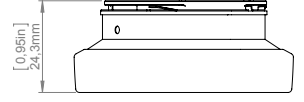

Camera with Lens IR f=30 mm (15°)

For additional dimensions see page 1

FLIR
Modified: 2012-04-18
Check: CAHA
Drawn by: R&D Thermography
Size: A3
Scale: 1:1
Drawing No.: T125002
Sheet No.: 4(8)
Size: A

Basic dimensions FLIR A3xx/SC3xx