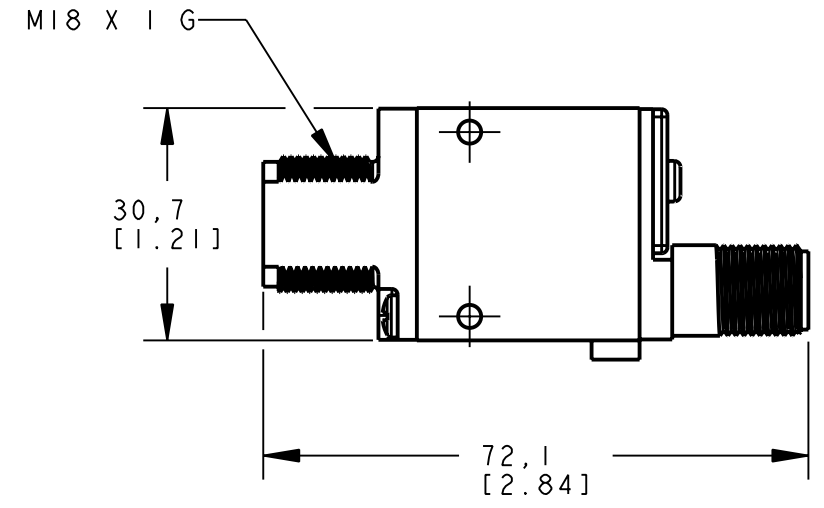

8 | 7 | 6 | 5 | 4 | 3 | 2 | 1

D

ISOMETRIC VIEW
SCALE 1:1

C

B

NOTES:
1. ALL DIMENSIONS ARE MILLIMETERS [INCHES] UNLESS OTHERWISE NOTED.

This drawing is the property of BANNER ENGINEERING CORP. and is proprietary in general and in detail. Its contents shall not be revealed to outside parties without written consent of BANNER.

BANNER ENGINEERING CORP.
P.O. BOX 9414
MINNEAPOLIS, MN 55440

THIRD ANGLE PROJECTION

TITLE
**SM312 D/DV/LV/LVAG OD
WEB CAD DRAWINGS 2D/3D**

SIZE B	DRAWING NO. 154446	REV. 1
SCALE 1:1		SHEET 1 OF 1

8 | 7 | 6 | 5 | 4 | 3 | 2 | 1 | PRO/E