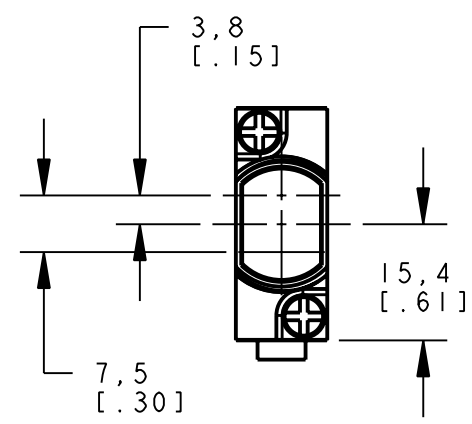

8 | 7 | 6 | 5 | 4 | 3 | 2 | 1

D

ISOMETRIC VIEW
SCALE 1:1

C

B

NOTES:
1. ALL DIMENSIONS ARE MILLIMETERS [INCHES] UNLESS OTHERWISE NOTED.

This drawing is the property of BANNER ENGINEERING CORP. and is proprietary in general and in detail. Its contents shall not be revealed to outside parties without written consent of BANNER.

BANNER ENGINEERING CORP.
P.O. BOX 9414
MINNEAPOLIS, MN 55440

THIRD ANGLE PROJECTION

TITLE
**SM312 D/DV/LV/LVAG OD
WEB CAD DRAWINGS 2D/3D**

SIZE B	DRAWING NO. 154446	REV. 1
SCALE 1:1		SHEET 1 OF 1

8 | 7 | 6 | 5 | 4 | 3 | 2 | 1 | PRO/E