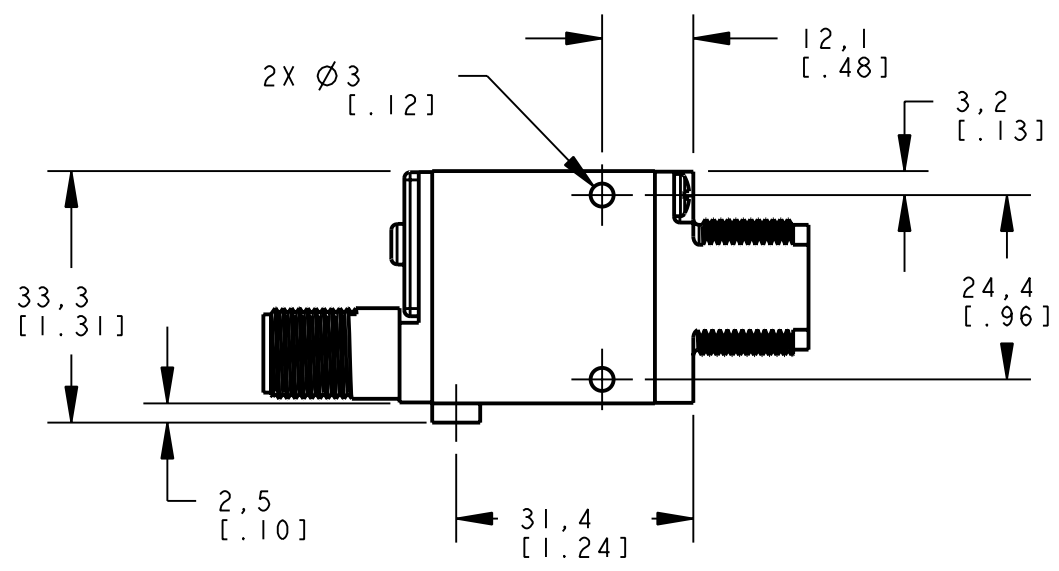

8 | 7 | 6 | 5 | 4 | 3 | 2 | 1

D

ISOMETRIC VIEW
SCALE 1:1

C

B

NOTES:
1. ALL DIMENSIONS ARE MILLIMETERS [INCHES] UNLESS OTHERWISE NOTED.

This drawing is the property of BANNER ENGINEERING CORP. and is proprietary in general and in detail. Its contents shall not be revealed to outside parties without written consent of BANNER.

BANNER ENGINEERING CORP.
P.O. BOX 9414
MINNEAPOLIS, MN 55440

THIRD ANGLE PROJECTION

TITLE
**SM312 D/DV/LV/LVAG OD
WEB CAD DRAWINGS 2D/3D**

SIZE B	DRAWING NO. 154446	REV. 1
SCALE 1:1		SHEET 1 OF 1

8 | 7 | 6 | 5 | 4 | 3 | 2 | 1 | PRO/E