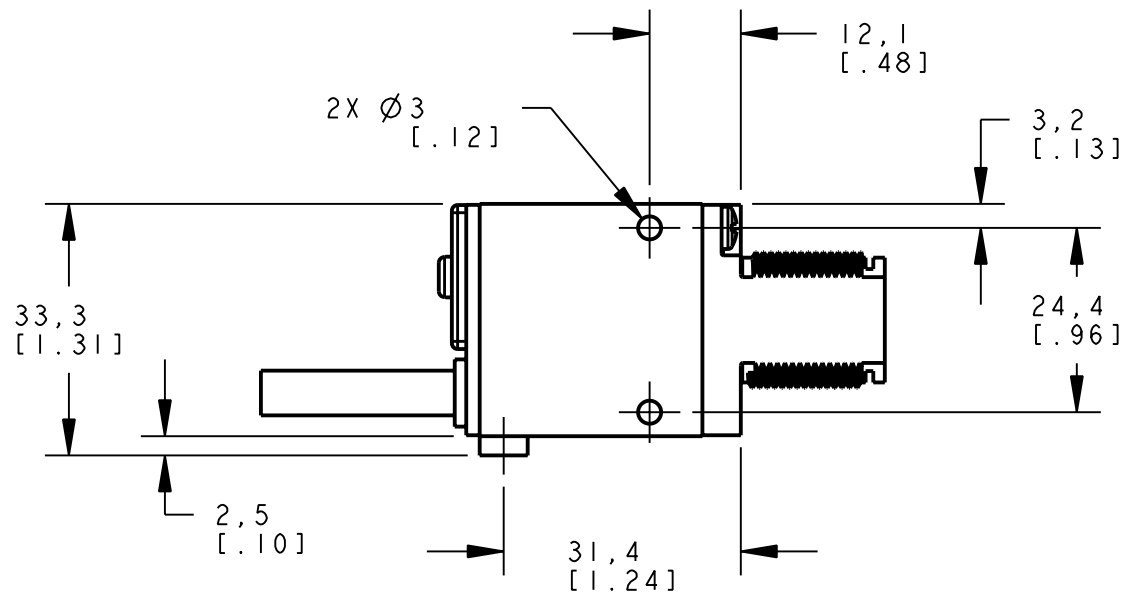

8 | 7 | 6 | 5 | 4 | 3 | 2 | 1

ISOMETRIC VIEW
SCALE 1:1

NOTES:
1. ALL DIMENSIONS ARE MILLIMETERS [INCHES] UNLESS OTHERWISE NOTED.

This drawing is the property of BANNER ENGINEERING CORP. and is proprietary in general and in detail. Its contents shall not be revealed to outside parties without written consent of BANNER.

BANNER ENGINEERING CORP.
P.O. BOX 9414
MINNEAPOLIS, MN 55440

THIRD ANGLE PROJECTION

TITLE
SM312F/FB/FM/FV/FVB/FVH/FVG/FMK CABLE/PIGTAIL
WEB CAD DRAWINGS 2D/3D

SIZE B	DRAWING NO. 154447	REV. 1
SCALE 1:1		SHEET 1 OF 1