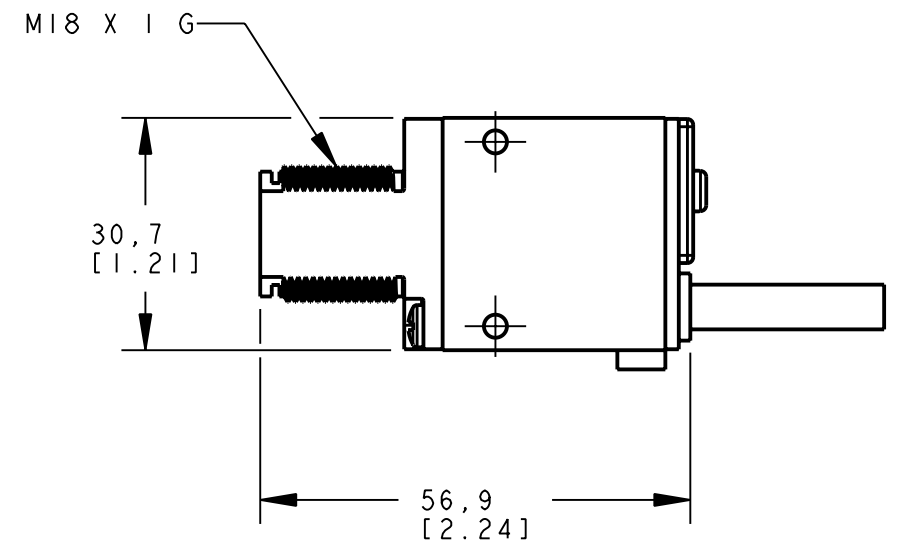

8 | 7 | 6 | 5 | 4 | 3 | 2 | 1

ISOMETRIC VIEW
SCALE 1:1

NOTES:
1. ALL DIMENSIONS ARE MILLIMETERS [INCHES] UNLESS OTHERWISE NOTED.

This drawing is the property of BANNER ENGINEERING CORP. and is proprietary in general and in detail. Its contents shall not be revealed to outside parties without written consent of BANNER.

BANNER ENGINEERING CORP.
P.O. BOX 9414
MINNEAPOLIS, MN 55440

THIRD ANGLE PROJECTION

TITLE
SM312F/FB/FM/FV/FVB/FVH/FVG/FMK CABLE/PIGTAIL
WEB CAD DRAWINGS 2D/3D

SIZE B	DRAWING NO. 154447	REV. 1
SCALE 1:1		SHEET 1 OF 1