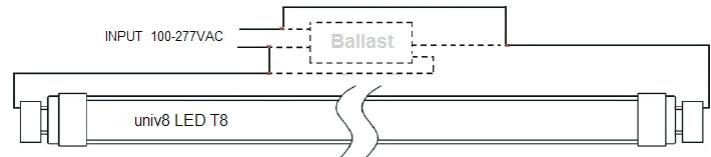

Forest Lighting, 2252 Northwest Pkwy SE, Suite D, Marietta, GA 30067 800-994-2143

www.forestlighting.com

FL-U8001-0212

PHYSICAL CHARACTERISTICS ENGLISH

	4 FEET
Body Length (A)	47.17"
Lighted Length (B)	45.2"
Cross-Section (H x W)	1.18 x 1.02"
Net Weight	12.52 oz

PHYSICAL CHARACTERISTICS METRIC

	4 FEET
Body Length (A)	1200mm
Lighted Length (B)	1150mm
Cross-Section (H x W)	30 x 26mm
Net Weight	305g

Operating Temperature	-4 to +104 °F, -20 to +40 °C
Operating Humidity	10 to 85% RH
Operating Frequency	≥ 120 Hz
Base	G13

WIRING DIAGRAM

See tables above for dimensions