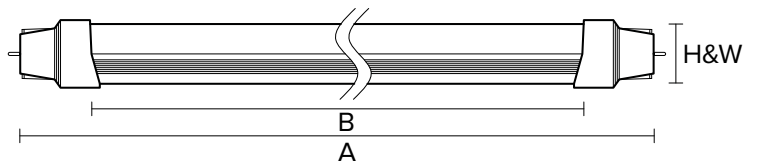

Forest Lighting, 2252 Northwest Pkwy SE, Suite D, Marietta, GA 30067 800-994-2143

www.forestlighting.com

FL-U8001-0212

PHYSICAL CHARACTERISTICS ENGLISH

	4 FEET
Body Length (A)	47.17"
Lighted Length (B)	45.2"
Cross-Section (H x W)	1.18 x 1.02"
Net Weight	12.52 oz

PHYSICAL CHARACTERISTICS METRIC

	4 FEET
Body Length (A)	1200mm
Lighted Length (B)	1150mm
Cross-Section (H x W)	30 x 26mm
Net Weight	305g

Operating Temperature	-4 to +104 °F, -20 to +40 °C
Operating Humidity	10 to 85% RH
Operating Frequency	≥ 120 Hz
Base	G13

WIRING DIAGRAM

See tables above for dimensions