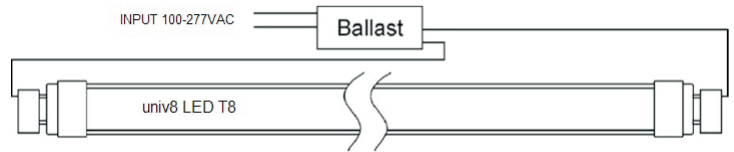

Forest Lighting, 2252 Northwest Pkwy SE, Suite D, Marietta, GA 30067 800-994-2143

www.forestlighting.com

FL-U8001-0212

PHYSICAL CHARACTERISTICS ENGLISH

	4 FEET
Body Length (A)	47.17"
Lighted Length (B)	45.2"
Cross-Section (H x W)	1.18 x 1.02"
Net Weight	12.52 oz

PHYSICAL CHARACTERISTICS METRIC

	4 FEET
Body Length (A)	1200mm
Lighted Length (B)	1150mm
Cross-Section (H x W)	30 x 26mm
Net Weight	305g

Operating Temperature	-4 to +104 °F, -20 to +40 °C
Operating Humidity	10 to 85% RH
Operating Frequency	≥ 120 Hz
Base	G13

WIRING DIAGRAM

See tables above for dimensions