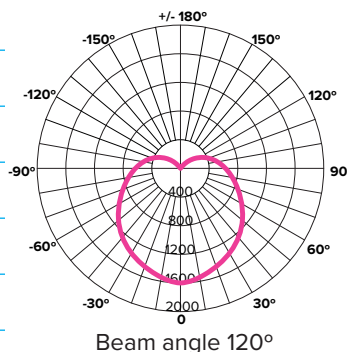

*Corresponds with DLC model number under the manufacturer MLS

PERFORMANCE & PARAMETERS

CCT	3500K / 4100K / 5000K / 6000K
Beam Angle	120°
CRI	> 80 Ra
Efficacy	100-115 lm/W
Rated Average Life	50,000 Hrs
Input Voltage	100-277V
Power Frequency	50 / 60 Hz
Power Tolerance	+/- 10%

PHYSICAL CHARACTERISTICS METRIC

	4 FEET
Body Length (A)	1200mm
Lighted Length (B)	1150mm
Cross-Section (H x W)	30 x 26mm
Net Weight	305g

Operating Temperature	-4 to +104 °F, -20 to +40 °C
Operating Humidity	10 to 85% RH
Operating Frequency	≥ 120 Hz
Base	G13

WIRING DIAGRAM

See tables above for dimensions