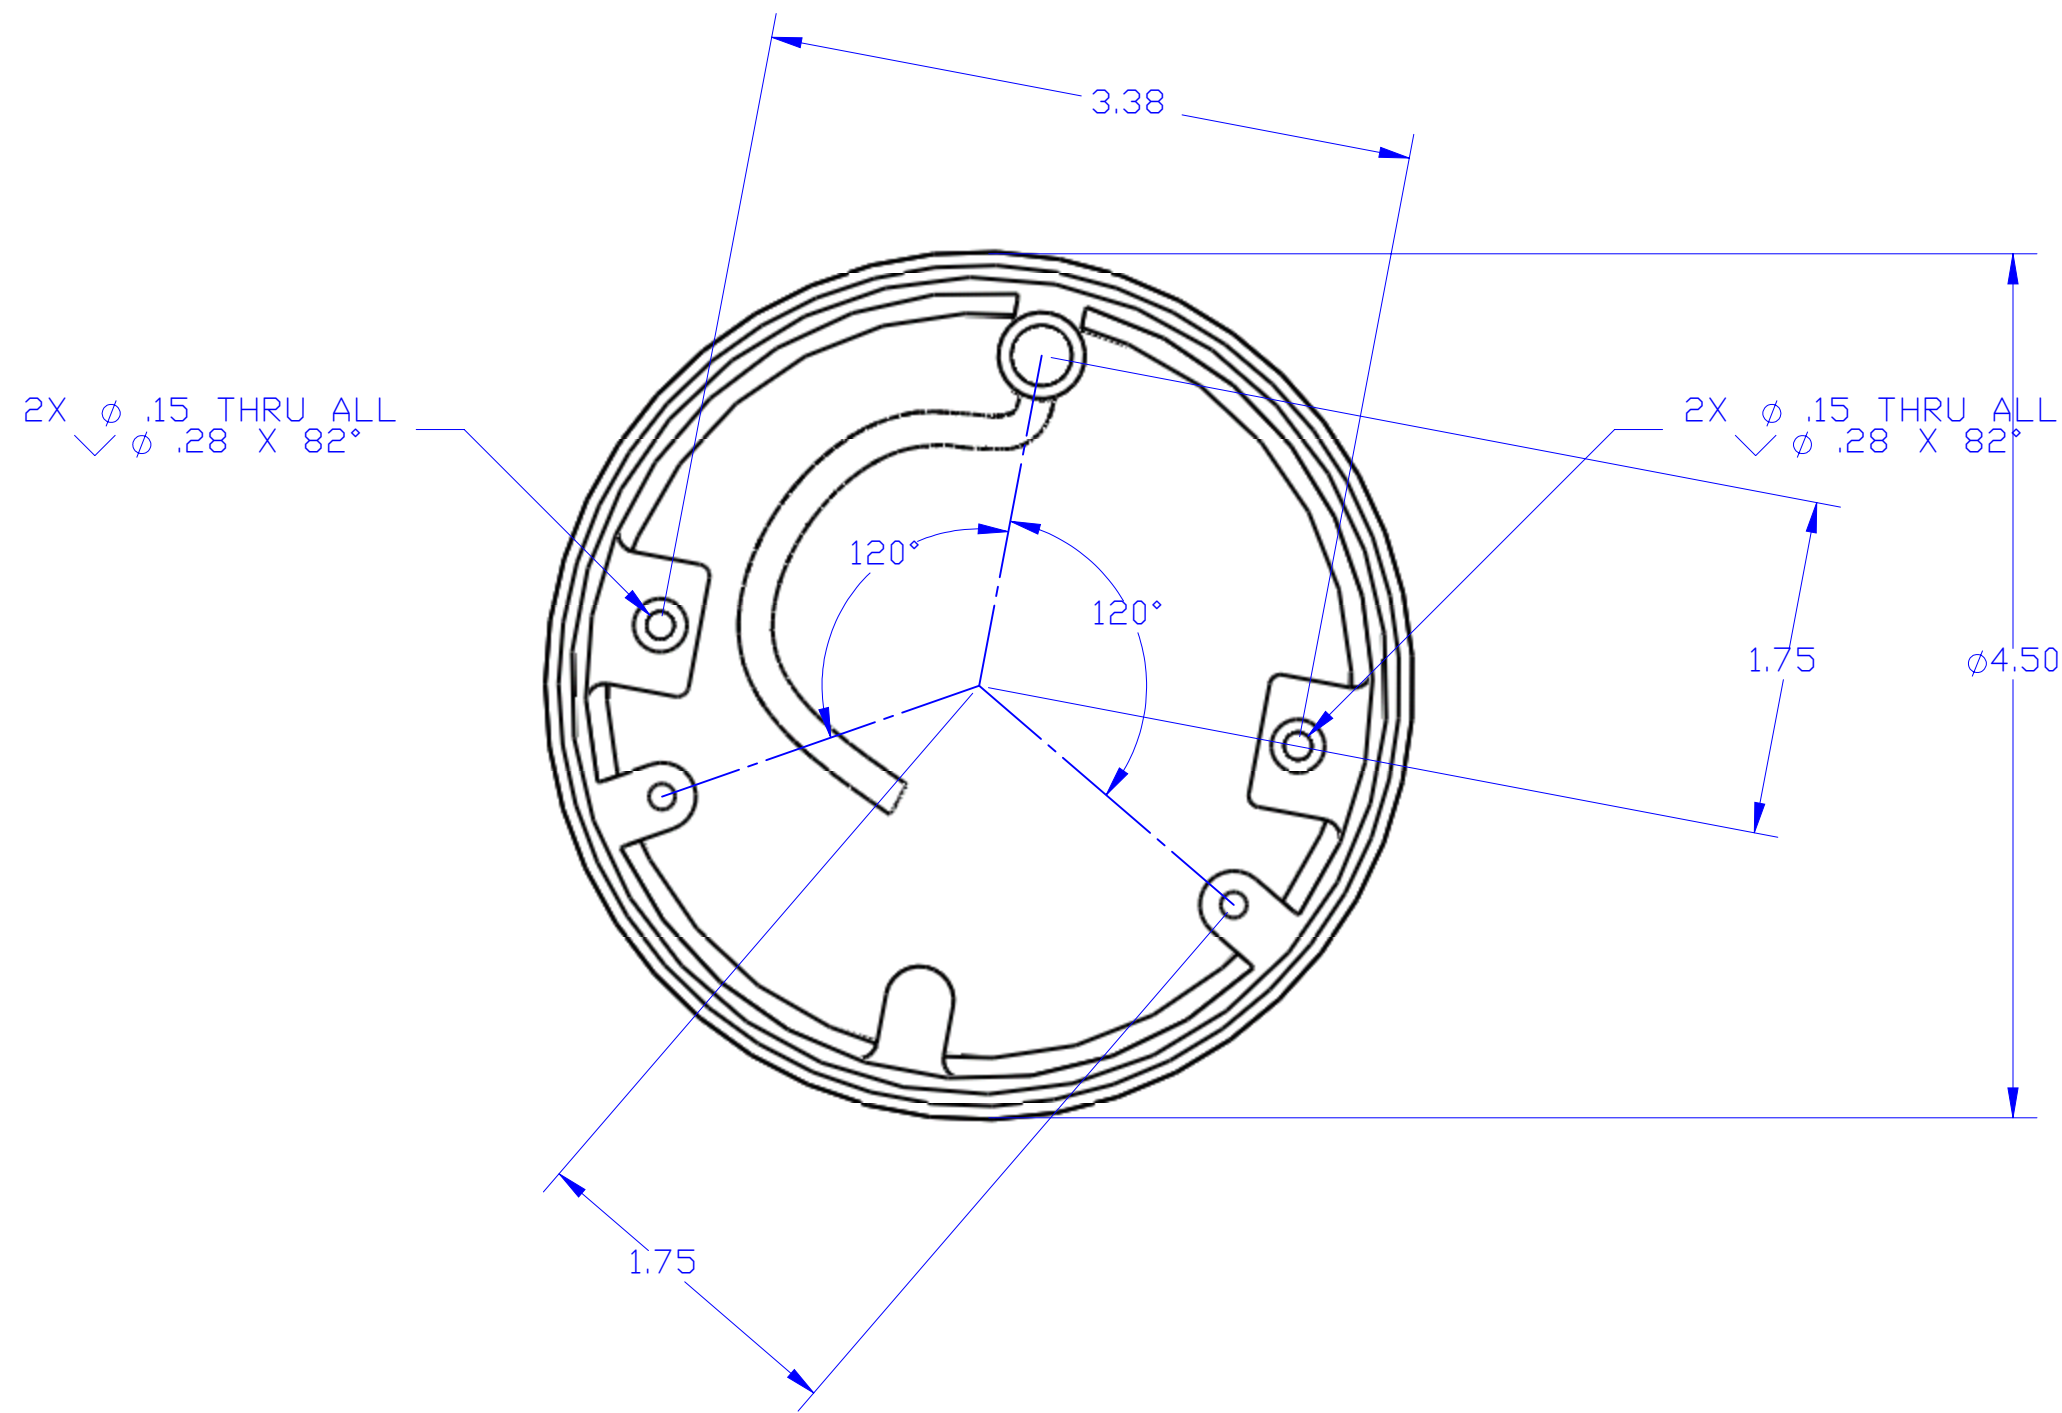

DESCRIPTION:
LEVELING RING ADAPTER FOR ROUND FLANGED
COVER PLATES

**LEW ELECTRIC
FITTINGS COMPANY**
SERVING THE ELCTRICAL INDUSTRY SINCE 1901
1801 W. St. Charles Rd. Maywood, IL 60153
PHONE: 708-345-2075

UNLESS OTHERWISE SPECIFIED:	NAME	DATE	
DIMENSIONS ARE IN INCHES TOLERANCES: FRACTIONAL \pm ANGULAR: MACH \pm BEND \pm TWO PLACE DECIMAL \pm THREE PLACE DECIMAL \pm	DRAWN	P.J.G.	12/29/2007
INTERPRET GEOMETRIC TOLERANCING PER:	COMMENTS:		
MATERIAL			
FINISH	LRA		TITLE:
DO NOT SCALE DRAWING	SIZE	DWG. NO.	REV
	C	100191	A
	WEIGHT:	SHEET 3 OF 7	