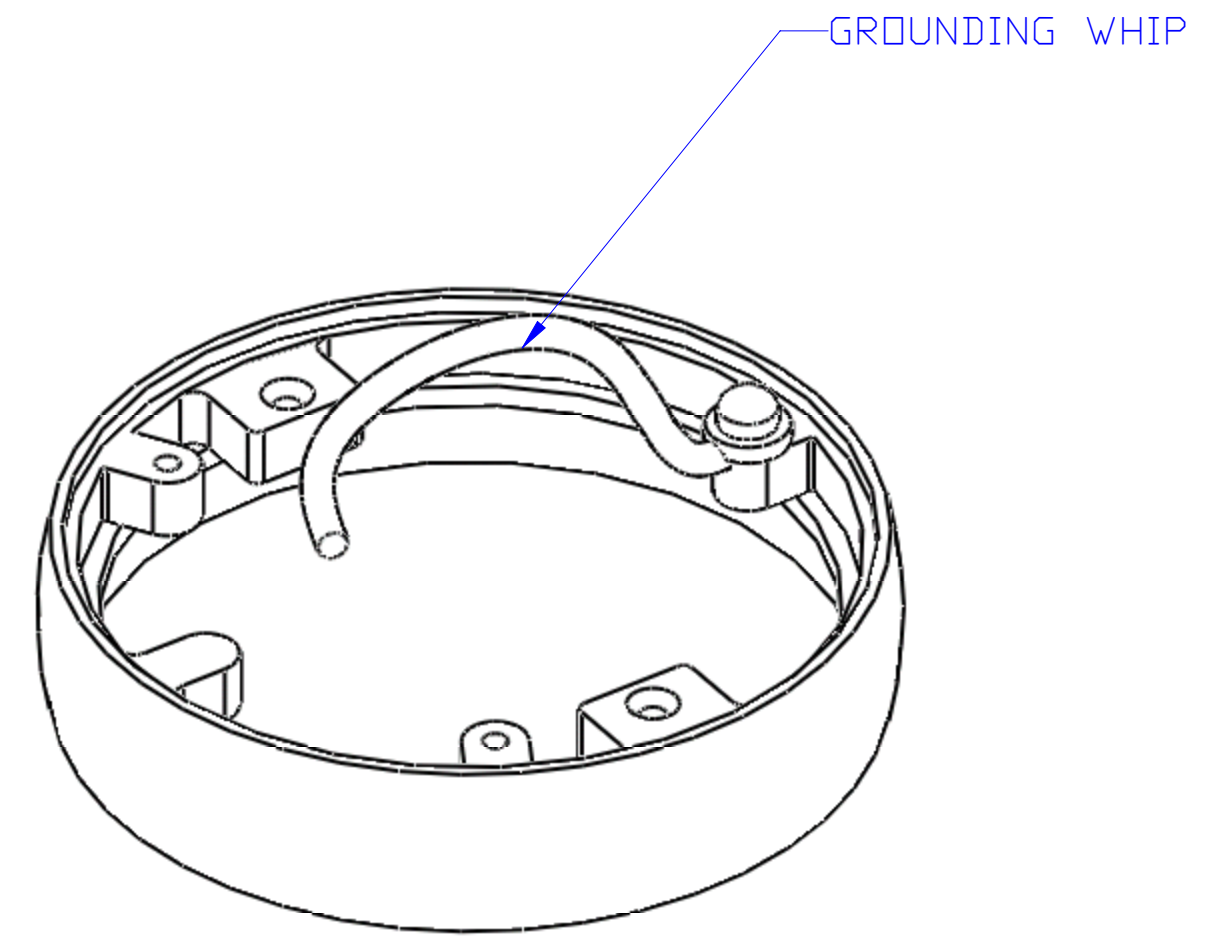

DESCRIPTION:
LEVELING RING ADAPTER FOR ROUND FLANGED
COVER PLATES

**LEW ELECTRIC
FITTINGS COMPANY**
SERVING THE ELCTRICAL INDUSTRY SINCE 1901
1801 W. St. Charles Rd. Maywood, IL 60153
PHONE: 708-345-2075

UNLESS OTHERWISE SPECIFIED:	NAME	DATE	
DIMENSIONS ARE IN INCHES TOLERANCES: FRACTIONAL \pm ANGULAR: MACH \pm BEND \pm TWO PLACE DECIMAL \pm THREE PLACE DECIMAL \pm	DRAWN	P.J.G.	12/29/2007
INTERPRET GEOMETRIC TOLERANCING PER:	COMMENTS:		
MATERIAL			
FINISH	LRA		TITLE:
DO NOT SCALE DRAWING	SIZE	DWG. NO.	REV
	C	100191	A
	WEIGHT:	SHEET 3 OF 7	