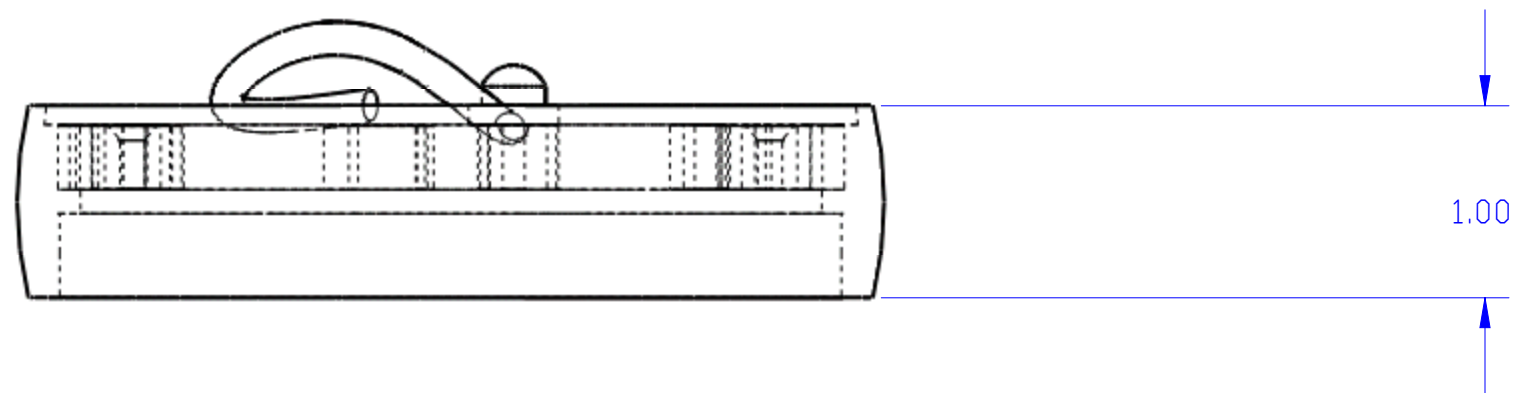

DESCRIPTION:
LEVELING RING ADAPTER FOR ROUND FLANGED
COVER PLATES

**LEW ELECTRIC
FITTINGS COMPANY**
SERVING THE ELCTRICAL INDUSTRY SINCE 1901
1801 W. St. Charles Rd. Maywood, IL 60153
PHONE: 708-345-2075

UNLESS OTHERWISE SPECIFIED:	NAME	DATE	
DIMENSIONS ARE IN INCHES TOLERANCES: FRACTIONAL \pm ANGULAR: MACH \pm BEND \pm TWO PLACE DECIMAL \pm THREE PLACE DECIMAL \pm	DRAWN	P.J.G.	12/29/2007
INTERPRET GEOMETRIC TOLERANCING PER:	COMMENTS:		
MATERIAL			
FINISH	LRA		TITLE:
DO NOT SCALE DRAWING	SIZE	DWG. NO.	REV
	C	100191	A
	WEIGHT:	SHEET 3 OF 7	