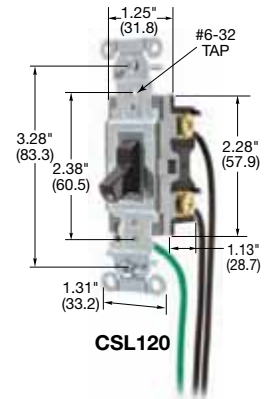

Switches

15 and 20 Ampere, 120-277 Volts AC

Pre-Wired/Leaded Toggle and Decorator Series

Pre-Wired/Leaded Toggle Series Specification Grade - 8" #12 AWG THHN 15A, 120-277V AC

Description	Toggle Color	Single Pole	Double Pole	Three Way	Four Way
Toggle, Nylon, Pre-wired leads.	Almond	CSL115AL	CSL215AL	CSL315AL	CSL415AL
	Black	CSL115BK	CSL215BK	CSL315BK	CSL415BK
	Brown	CSL115	CSL215	CSL315	CSL415
	Gray	CSL115GY	CSL215GY	CSL315GY	CSL415GY
	Ivory	CSL115I	CSL215I	CSL315I	CSL415I
	Light Almond	CSL115LA	CSL215LA	CSL315LA	CSL415LA
	Office White	CSL115OW	CSL215OW	CSL315OW	CSL415OW
White	CSL115W	CSL215W	CSL315W	CSL415W	

20A, 120-277V AC

Description	Toggle Color	Single Pole	Double Pole	Three Way	Four Way
Toggle, Nylon, Pre-wired leads.	Almond	CSL120AL	CSL220AL	CSL320AL	CSL420AL
	Black	CSL120BK	CSL220BK	CSL320BK	CSL420BK
	Brown	CSL120	CSL220	CSL320	CSL420
	Gray	CSL120GY	CSL220GY	CSL320GY	CSL420GY
	Ivory	CSL120I	CSL220I	CSL320I	CSL420I
	Light Almond	CSL120LA	CSL220LA	CSL320LA	CSL420LA
	Office White	CSL120OW	CSL220OW	CSL320OW	CSL420OW
	Red	CSL120R	CSL220R	CSL320R	CSL420R
	White	CSL120W	CSL220W	CSL320W	CSL420W