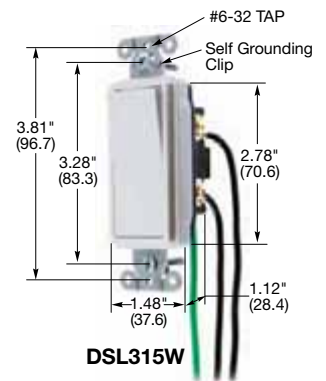

## Switches

**15 and 20 Ampere, 120-277 Volts AC**

Pre-Wired/Leaded Toggle and Decorator Series

**Pre-Wired/Leaded Toggle Series Specification Grade - 8" #12 AWG THHN 15A, 120-277V AC**

Description	Toggle Color	Single Pole	Double Pole	Three Way	Four Way
Toggle, Nylon, Pre-wired leads.	Almond	CSL115AL	CSL215AL	CSL315AL	CSL415AL
	Black	CSL115BK	CSL215BK	CSL315BK	CSL415BK
	Brown	CSL115	CSL215	CSL315	CSL415
	Gray	CSL115GY	CSL215GY	CSL315GY	CSL415GY
	Ivory	CSL115I	CSL215I	CSL315I	CSL415I
	Light Almond	CSL115LA	CSL215LA	CSL315LA	CSL415LA
	Office White	CSL115OW	CSL215OW	CSL315OW	CSL415OW
White	CSL115W	CSL215W	CSL315W	CSL415W	

**20A, 120-277V AC**

Description	Toggle Color	Single Pole	Double Pole	Three Way	Four Way
Toggle, Nylon, Pre-wired leads.	Almond	CSL120AL	CSL220AL	CSL320AL	CSL420AL
	Black	CSL120BK	CSL220BK	CSL320BK	CSL420BK
	Brown	CSL120	CSL220	CSL320	CSL420
	Gray	CSL120GY	CSL220GY	CSL320GY	CSL420GY
	Ivory	CSL120I	CSL220I	CSL320I	CSL420I
	Light Almond	CSL120LA	CSL220LA	CSL320LA	CSL420LA
	Office White	CSL120OW	CSL220OW	CSL320OW	CSL420OW
	Red	CSL120R	CSL220R	CSL320R	CSL420R
	White	CSL120W	CSL220W	CSL320W	CSL420W

**Illuminated, Light On with Load Off****20A, 120-277V AC**

Description	Rocker Color	Single Pole	Double Pole	Three Way	Four Way
Rocker, Polycarbonate, Pre-wired leads, Blue LED.	Ivory	DSL120IL	—	DSL320IL	—
	White	DSL120ILW	—	DSL320ILW	—

**Pilot, Light On with Load On****20A, 120-277V AC**

Description	Rocker Color	Single Pole	Double Pole	Three Way	Four Way
Rocker, Polycarbonate, Pre-wired leads, Red LED.	Red	DSL120PL	—	—	—

Note: See page C-15 for accessories.  
See page C-16 for wallplates.  
See page C-18 for wiring diagrams.