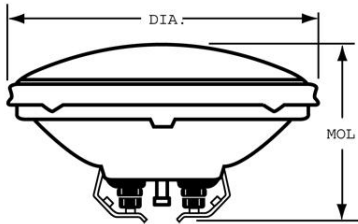

GE  
Lighting

**24478 - 4414**

GE PAR36 - Emergency Vehicle; Emergency Building; Emergency Building Light

**GENERAL CHARACTERISTICS**

Lamp Type	Sealed Beam - PAR
Bulb	PAR36
Base	Screw Terminals
Filament	C-6
Rated Life	300.0 hrs
Primary Application	Emergency Vehicle;Emergency Building;Emergency Building Light

**PHOTOMETRIC CHARACTERISTICS**

Beam Spread - Horizontal	50.0 - 10.0 °
Beam Spread - Vertical	25.0 - 10.0 °
Max. Beam Candlepower (MBCP) (MAX)	1500.0

**ELECTRICAL CHARACTERISTICS**

Wattage	18.0
Voltage	12.8

**DIMENSIONS**

Maximum Overall Length (MOL)	2.7500 in(69.8 mm)
Bulb Diameter (DIA)	4.500 in(114.3 mm)

**PRODUCT INFORMATION**

Product Code	24478
Description	4414
ANSI Code	4414
Standard Package	Case
Standard Package GTIN	00043168244787
Standard Package Quantity	12
Sales Unit	Unit
No Of Items Per Sales Unit	1
No Of Items Per Standard Package	12
UPC	043168960328