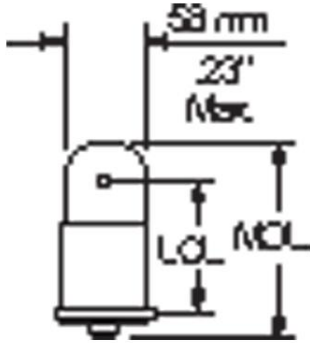

GE  
Lighting

**28664 - 387**

GE T1.75 (T1 3/4) - Low Voltage

**GENERAL CHARACTERISTICS**

Lamp Type	Miniature - T & TL Shape
Bulb	T1.75 (T1 3/4)
Base	Single Contact Midget Flanged
Filament	C-2F
Rated Life	7000.0 hrs
Atmosphere	Vacuum
Primary Application	Low Voltage

**PHOTOMETRIC CHARACTERISTICS**

Initial Lumens	4.0
Nominal Initial Lumens per Watt	4
Mean Spherical Candlepower (MSCP)	0.3

**ELECTRICAL CHARACTERISTICS**

Wattage	1.0
Voltage	28.0

**DIMENSIONS**

Maximum Overall Length (MOL)	0.63 cm
Bulb Diameter (DIA)	0.219 cm
Light Center Length (LCL)	0.38 cm

**PRODUCT INFORMATION**

Product Code	28664
Description	387
ANSI Code	387
Standard Package	Case
Standard Package GTIN	20043168286644
Standard Package Quantity	50
Sales Unit	Unit
No Of Items Per Sales Unit	1
No Of Items Per Standard Package	50
UPC	043168286640