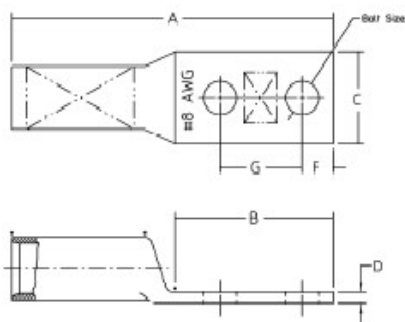

Long Barrel Copper Lug
T&B Catalog Number:

256-30695-1018

UPC Number:

78621008081

Status:

Active

Description:

Copper Two-Hole Lug - Straight Long Barrel - max 35KV, 1/0 AWG Wire, 1/4" Bolt Size, 1" Hole Spacing, Tin Plated Blind End, Pink 42

General

Material	Copper
Finish	Tin Plated
Wire Size	1/0 AWG
Number of Studs	2
Stud Size	1/4
Bolt Hole Spacing	1
Tongue Angle	Straight
Barrel Length	Long
Barrel Shape	Standard
Tongue Width	Standard
Peep Hole	N
Marking	Standard
Hole Shape	Round
Die Color	Pink
Die Code	42

Dimension Information

A (inches)	3.625
B (inches)	1.875
C (inches)	.75
D (inches)	.125
E (inches)	.531
F (inches)	.375
G (inches)	1

Specifications

Voltage Rating	600V to 35KV
----------------	--------------