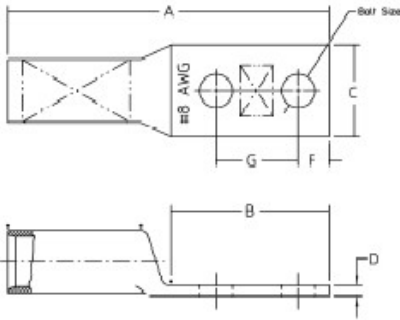

Long Barrel Copper Lug
T&B Catalog Number:

256-30695-1222

UPC Number:

78621008588

Status:

Active

Description:

Copper Two-Hole Lug - Straight Long Barrel - max 35KV, 750 kcmil Wire, 3/8" Bolt Size, 1" Hole Spacing, Tin Plated Blind End, Black 106

General

Material	Copper
Finish	Tin Plated
Wire Size	750 kcmil
Number of Studs	2
Stud Size	3/8
Bolt Hole Spacing	1
Tongue Angle	Straight
Barrel Length	Long
Barrel Shape	Standard
Tongue Width	Standard
Peep Hole	N
Marking	Standard
Hole Shape	Round
Die Color	Black
Die Code	106

Dimension Information

A (inches)	6.25
B (inches)	3
C (inches)	1.938
D (inches)	.25
E (inches)	1.333
F (inches)	.5
G (inches)	1

Specifications

Voltage Rating	600V to 35KV
----------------	--------------

Tooling