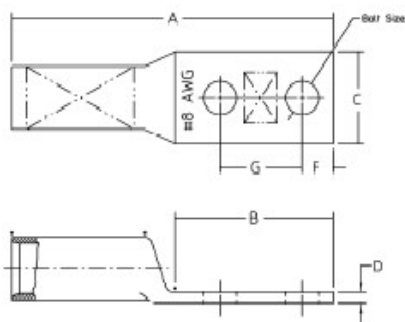

Long Barrel Copper Lug
T&B Catalog Number:

256-30695-1299

UPC Number:

78621017013

Status:

Active

Description:

Copper Two-Hole Lug - Straight Long Barrel - max 35KV, 2/0 AWG Wire, 1/4" Bolt Size, 3/4" Hole Spacing, Tin Plated Blind End, Black 45

General

Material	Copper
Finish	Tin Plated
Wire Size	2/0 AWG
Number of Studs	2
Stud Size	1/4
Bolt Hole Spacing	3/4
Tongue Angle	Straight
Barrel Length	Long
Barrel Shape	Standard
Tongue Width	Standard
Peep Hole	N
Marking	Standard
Hole Shape	Round
Die Color	Black
Die Code	45

Dimension Information

A (inches)	3.344
B (inches)	1.313
C (inches)	.813
D (inches)	.125
E (inches)	.531
F (inches)	.25
G (inches)	0.75

Specifications

Voltage Rating	600V to 35KV
----------------	--------------