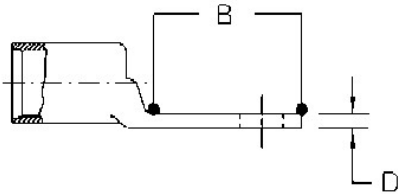

Certifications

File Nbr:
E9809