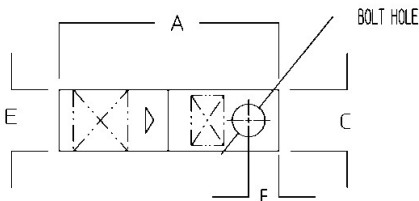

Certifications

File Nbr:
E9809