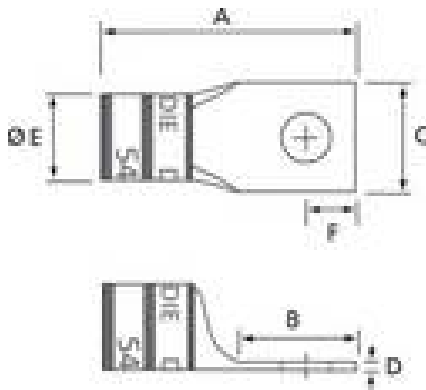

## Standard Barrel Copper Lug T&B Catalog Number:

54123BS

**UPC Number:**

78621095469

**Status:**

Active

**Description:**

Copper One-Hole Lug - Straight Standard Belled End Barrel - max 35KV, 750 kcmil Wire, 5/8" Bolt Size, Tin Plated with Inspection Hole, Black 106

### General

Material	Copper
Finish	Tin Plated
Wire Size	750 kcmil
Number of Studs	1
Stud Size	5/8
Tongue Angle	Straight
Barrel Length	Standard
Barrel Shape	Belled End
Tongue Width	Standard
Peep Hole	Y
Marking	Standard
Hole Shape	Round
Die Color	Black
Die Code	106

### Notes

Dimensions given for reference only. Dimensions may vary up to +/- .030.