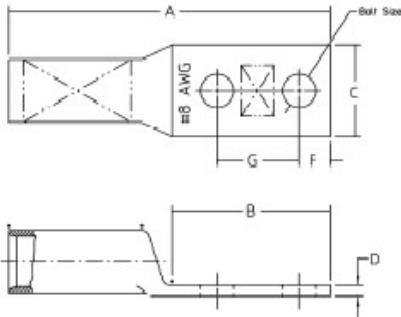

## Long Barrel Copper Lug T&B Catalog Number:

54811BEBS

**UPC Number:**

78621095493

**Status:**

I

**Description:**

Copper Two-Hole Lug - Straight Long Belled End Barrel - max 35KV, #2 AWG Wire, 1/2" Bolt Size, 1 3/4" Hole Spacing, Tin Plated Blind End, Brown 33

### General

Material	Copper
Finish	Tin Plated
Wire Size	#2 AWG
Number of Studs	2
Stud Size	1/2
Bolt Hole Spacing	1 3/4
Tongue Angle	Straight
Barrel Length	Long
Barrel Shape	Belled End
Tongue Width	Standard
Peep Hole	N
Marking	Standard
Hole Shape	Round
Die Color	Brown
Die Code	33

### Notes

Dimensions given for reference only. Dimensions may vary up to +/- .030.