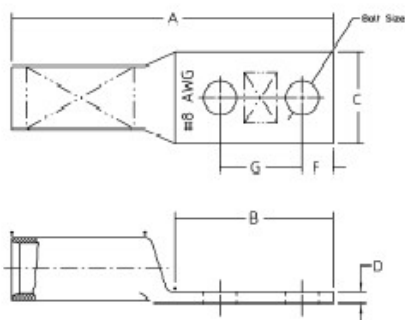

## Long Barrel Copper Lug T&B Catalog Number:

54814BEPH

**UPC Number:**

78621039494

**Status:**

Active

**Description:**

Copper Two-Hole Lug - Straight Long Barrel - max 35KV, 2/0 AWG Wire, 1/4" Bolt Size, 5/8" Hole Spacing, Tin Plated with Inspection Hole, Black 45

### General

Material	Copper
Finish	Tin Plated
Wire Size	2/0 AWG
Number of Studs	2
Stud Size	1/4
Bolt Hole Spacing	5/8
Tongue Angle	Straight
Barrel Length	Long
Barrel Shape	Standard
Tongue Width	Standard
Peep Hole	Y
Marking	Standard
Hole Shape	Round
Die Color	Black
Die Code	45

### Notes

Dimensions given for reference only. Dimensions may vary up to +/- .030.