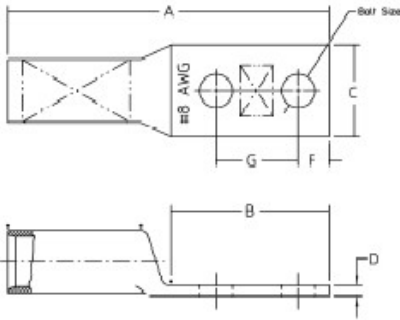

Long Barrel Copper Lug
T&B Catalog Number:

54822BE

UPC Number:

78621019475

Status:

Active

Description:

Copper Two-Hole Lug - Straight Long Barrel - max 35KV, 400 kcmil Wire, 1/4" Bolt Size, 3/4" Hole Spacing, Tin Plated Blind End, Blue 76

General

Material	Copper
Finish	Tin Plated
Wire Size	400 kcmil
Number of Studs	2
Stud Size	1/4
Bolt Hole Spacing	3/4
Tongue Angle	Straight
Barrel Length	Long
Barrel Shape	Standard
Tongue Width	Standard
Peep Hole	N
Marking	Standard
Hole Shape	Round
Die Color	Blue
Die Code	76

Dimension Information

A (inches)	4.375
B (inches)	1.906
C (inches)	1.406
D (inches)	.172
E (inches)	.953
F (inches)	.25
G (inches)	0.75

Specifications

Voltage Rating	600V to 35KV
----------------	--------------