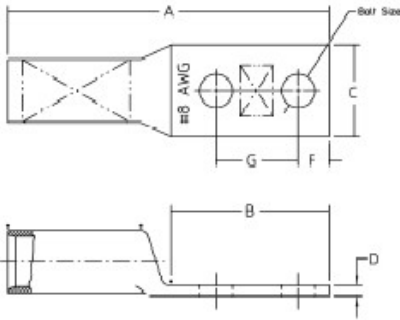

Long Barrel Copper Lug
T&B Catalog Number:

54826BE

UPC Number:

78621018987

Status:

Active

Description:

Copper Two-Hole Lug - Straight Long Barrel - max 35KV, 1000 kcmil Wire, 1/2" Bolt Size, 1" Hole Spacing, Tin Plated Blind End, N/A 125

General

Material	Copper
Finish	Tin Plated
Wire Size	1000 kcmil
Number of Studs	2
Stud Size	1/2
Bolt Hole Spacing	1
Tongue Angle	Straight
Barrel Length	Long
Barrel Shape	Standard
Tongue Width	Standard
Peep Hole	N
Marking	Standard
Hole Shape	Round
Die Color	N/A
Die Code	125

Dimension Information

A (inches)	6.406
B (inches)	2.781
C (inches)	2.266
D (inches)	.297
E (inches)	1.547
F (inches)	.375
G (inches)	1

Specifications

Voltage Rating	600V to 35KV
----------------	--------------