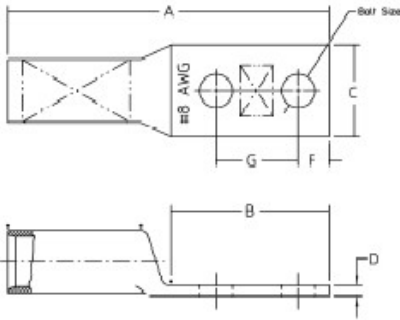

Long Barrel Copper Lug
T&B Catalog Number:

54851BE

UPC Number:

78621018980

Status:

Active

Description:

Copper Two-Hole Lug - Straight Long Barrel - max 35KV, #8 AWG Wire, 1/4" Bolt Size, 3/4" Hole Spacing, Tin Plated Blind End, Red 21

General

Material	Copper
Finish	Tin Plated
Wire Size	#8 AWG
Number of Studs	2
Stud Size	1/4
Bolt Hole Spacing	3/4
Tongue Angle	Straight
Barrel Length	Long
Barrel Shape	Standard
Tongue Width	Standard
Peep Hole	N
Marking	Standard
Hole Shape	Round
Die Color	Red
Die Code	21

Dimension Information

A (inches)	2.313
B (inches)	1.266
C (inches)	.469
D (inches)	.063
E (inches)	.266
F (inches)	.25
G (inches)	0.75

Specifications

Voltage Rating	600V to 35KV
----------------	--------------