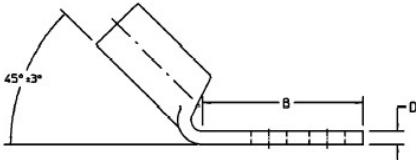

Long Barrel Copper Lug T&B Catalog Number:

54852BEUF

UPC Number:

78621087778

Status:

Active

Description:

Copper Two-Hole Lug - 45 degree Long Barrel - max 35KV, #6 AWG Wire, 1/4" Bolt Size, 5/8" Hole Spacing, Tin Plated Blind End, Blue 24

General

Material	Copper
Finish	Tin Plated
Wire Size	#6 AWG
Number of Studs	2
Stud Size	1/4
Bolt Hole Spacing	5/8
Tongue Angle	45
Barrel Length	Long
Barrel Shape	Standard
Tongue Width	Standard
Peep Hole	N
Marking	Standard
Hole Shape	Round
Die Color	Blue
Die Code	24

Dimension Information

A (inches)	2.281
B (inches)	1.281
C (inches)	.422
D (inches)	.078
E (inches)	.297
F (inches)	.25
G (inches)	0.625

Specifications

Voltage Rating	600V to 35KV
----------------	--------------