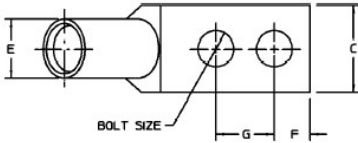

Long Barrel Copper Lug T&B Catalog Number:

54852BEUF

UPC Number:

78621087778

Status:

Active

Description:

Copper Two-Hole Lug - 45 degree Long Barrel - max 35KV, #6 AWG Wire, 1/4" Bolt Size, 5/8" Hole Spacing, Tin Plated Blind End, Blue 24

General

Material	Copper
Finish	Tin Plated
Wire Size	#6 AWG
Number of Studs	2
Stud Size	1/4
Bolt Hole Spacing	5/8
Tongue Angle	45
Barrel Length	Long
Barrel Shape	Standard
Tongue Width	Standard
Peep Hole	N
Marking	Standard
Hole Shape	Round
Die Color	Blue
Die Code	24

Dimension Information

A (inches)	2.281
B (inches)	1.281
C (inches)	.422
D (inches)	.078
E (inches)	.297
F (inches)	.25
G (inches)	0.625

Specifications

Voltage Rating	600V to 35KV
----------------	--------------