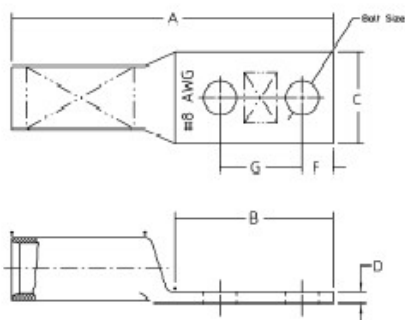

Long Barrel Copper Lug T&B Catalog Number:

54874BEPH

UPC Number:

78621038572

Status:

Active

Description:

Copper Two-Hole Lug - Straight Long Barrel - max 35KV, 400 kcmil Wire, 1/2" Bolt Size, 1 3/4" Hole Spacing, Tin Plated with Inspection Hole, Blue 76

General

Material	Copper
Finish	Tin Plated
Wire Size	400 kcmil
Number of Studs	2
Stud Size	1/2
Bolt Hole Spacing	1 3/4
Tongue Angle	Straight
Barrel Length	Long
Barrel Shape	Standard
Tongue Width	Standard
Peep Hole	Y
Marking	Standard
Hole Shape	Round
Die Color	Blue
Die Code	76

Specifications

Voltage Rating	600V to 35KV
----------------	--------------

Tooling

Connector & Tooling Chart	Available on Website
---------------------------	----------------------

Packaging

T&B Inner Pack	6
Package in Units	60
T&B Sold in UOM	Each
T&B Weight Per UOM	42.5 lbs. per 100