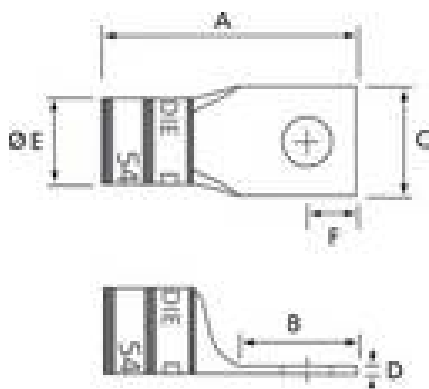

Long Barrel Copper Lug T&B Catalog Number:

54906BE05

UPC Number:

78621009917

Status:

Active

Description:

Copper One-Hole Lug - Straight Long Barrel - max 35KV, #4 AWG Wire, 5/16" Bolt Size, Tin Plated Blind End, Grey 29

General

Material	Copper
Finish	Tin Plated
Wire Size	#4 AWG
Number of Studs	1
Stud Size	5/16
Tongue Angle	Straight
Barrel Length	Long
Barrel Shape	Standard
Tongue Width	Standard
Peep Hole	N
Marking	Standard
Hole Shape	Round
Die Color	Grey
Die Code	29

Specifications

Voltage Rating	600V to 35KV
----------------	--------------

Tooling

Connector & Tooling Chart	Available on Website
---------------------------	----------------------

Packaging

T&B Inner Pack	50
Package in Units	500
T&B Sold in UOM	Each
T&B Weight Per UOM	3 lbs. per 100