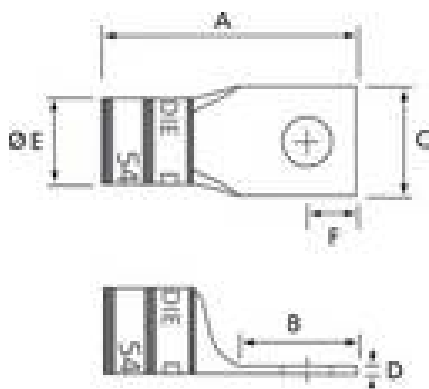

## Long Barrel Copper Lug T&B Catalog Number:

54906BE06

**UPC Number:**

78621074825

**Status:**

Active

**Description:**

Copper One-Hole Lug - Straight Long Barrel - max 35KV, #4 AWG Wire, 3/8" Bolt Size, Tin Plated Blind End, Grey 29

### General

Material	Copper
Finish	Tin Plated
Wire Size	#4 AWG
Number of Studs	1
Stud Size	3/8
Tongue Angle	Straight
Barrel Length	Long
Barrel Shape	Standard
Tongue Width	Standard
Peep Hole	N
Marking	Standard
Hole Shape	Round
Die Color	Grey
Die Code	29

### Notes

Dimensions given for reference only. Dimensions may vary up to +/- .030.