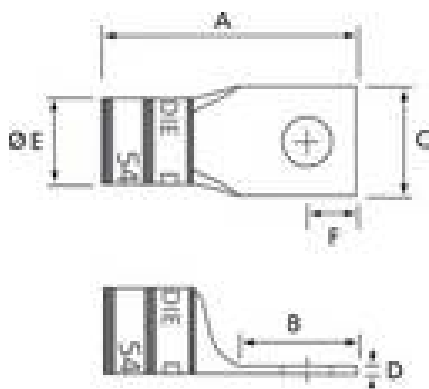

Long Barrel Copper Lug T&B Catalog Number:

54913BE10

UPC Number:

78621076274

Status:

Active

Description:

Copper One-Hole Lug - Straight Long Barrel - max 35KV, 250 kcmil Wire, 5/8" Bolt Size, Tin Plated Blind End, Yellow 62

General

Material	Copper
Finish	Tin Plated
Wire Size	250 kcmil
Number of Studs	1
Stud Size	5/8
Tongue Angle	Straight
Barrel Length	Long
Barrel Shape	Standard
Tongue Width	Standard
Peep Hole	N
Marking	Standard
Hole Shape	Round
Die Color	Yellow
Die Code	62

Specifications

Voltage Rating	600V to 35KV
----------------	--------------

Tooling

Connector & Tooling Chart	Available on Website
---------------------------	----------------------

Packaging

T&B Inner Pack	10
Package in Units	100
T&B Sold in UOM	Each
T&B Weight Per UOM	17 lbs. per 100