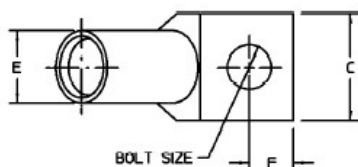

Long Barrel Copper Lug T&B Catalog Number:

54918BEUF

UPC Number:

78621086040

Status:

I

Description:

Copper One-Hole Lug - 45 degree Long Barrel - max 35KV, 500 kcmil Wire, 1/2" Bolt Size, Tin Plated Blind End, Brown 87

General

Material	Copper
Finish	Tin Plated
Wire Size	500 kcmil
Number of Studs	1
Stud Size	1/2
Tongue Angle	45
Barrel Length	Long
Barrel Shape	Standard
Tongue Width	Standard
Peep Hole	N
Marking	Standard
Hole Shape	Round
Die Color	Brown
Die Code	87

Specifications

Voltage Rating	600V to 35KV
----------------	--------------

Tooling

Connector & Tooling Chart	Available on Website
---------------------------	----------------------

Packaging

T&B Inner Pack	6
Package in Units	60
T&B Sold in UOM	Each
T&B Weight Per UOM	52.2 lbs. per 100