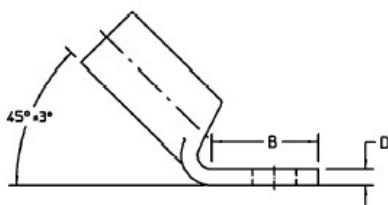

Long Barrel Copper Lug T&B Catalog Number:

54918BEUF

UPC Number:

78621086040

Status:

I

Description:

Copper One-Hole Lug - 45 degree Long Barrel - max 35KV, 500 kcmil Wire, 1/2" Bolt Size, Tin Plated Blind End, Brown 87

General

Material	Copper
Finish	Tin Plated
Wire Size	500 kcmil
Number of Studs	1
Stud Size	1/2
Tongue Angle	45
Barrel Length	Long
Barrel Shape	Standard
Tongue Width	Standard
Peep Hole	N
Marking	Standard
Hole Shape	Round
Die Color	Brown
Die Code	87

Specifications

Voltage Rating	600V to 35KV
----------------	--------------

Tooling

Connector & Tooling Chart	Available on Website
---------------------------	----------------------

Packaging

T&B Inner Pack	6
Package in Units	60
T&B Sold in UOM	Each
T&B Weight Per UOM	52.2 lbs. per 100