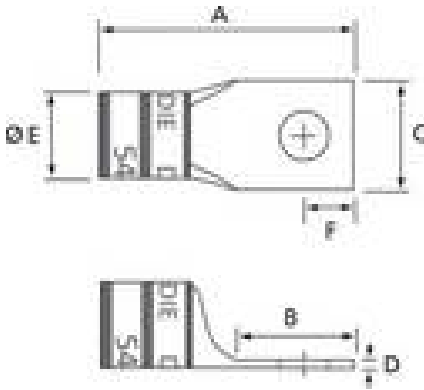

## Long Barrel Copper Lug T&B Catalog Number:

54970BEPH

**UPC Number:**

78621071787

**Status:**

Active

**Description:**

Copper One-Hole Lug - Straight Long Barrel - max 35KV, 4/0 AWG Wire, 1/2" Bolt Size, Tin Plated with Inspection Hole, Purple 54

### General

Material	Copper
Finish	Tin Plated
Wire Size	4/0 AWG
Number of Studs	1
Stud Size	1/2
Tongue Angle	Straight
Barrel Length	Long
Barrel Shape	Standard
Tongue Width	Standard
Peep Hole	Y
Marking	Standard
Hole Shape	Round
Die Color	Purple
Die Code	54

### Notes

Dimensions given for reference only. Dimensions may vary up to +/- .030.