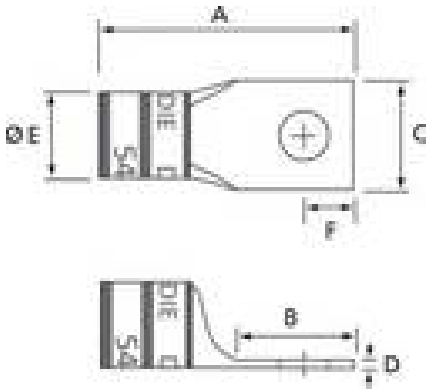

Long Barrel Aluminum Lug
T&B Catalog Number:

60168

UPC Number:

78621060168

Status:

Active

Description:

Aluminum One-Hole Lug - Straight Long Barrel - max 35KV, 400 kcmil Wire, 1/2" Bolt Size, Tin Plated Blind End, Green 94H

General

Material	Aluminum
Finish	Tin Plated
Wire Size	400 kcmil
Number of Studs	1
Stud Size	1/2
Tongue Angle	Straight
Barrel Length	Long
Barrel Shape	Standard
Tongue Width	Standard
Peep Hole	N
Marking	Standard
Hole Shape	Round
Die Color	Green
Die Code	94H

Dimension Information

A (inches)	4.95
B (inches)	1.25
C (inches)	1.65
D (inches)	.38
E (inches)	1.18
F (inches)	.5

Specifications

Voltage Rating	600V to 35KV
----------------	--------------

Tooling

Connector & Tooling Chart	Available on Website
---------------------------	----------------------