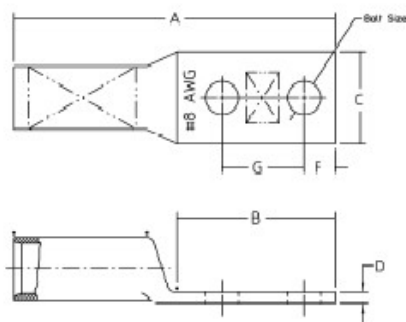

Color-Keyed®

Long Barrel Copper Lug T&B Catalog Number:

54857BE
78621019983
Active

UPC Number:
Status:
Description:

Copper Two-Hole Lug - Straight Long Barrel - max 35KV, #1 AWG Wire, 1/2" Bolt Size, 1 3/4" Hole Spacing, Tin Plated Blind End, Green 37

General

Material	Copper
Finish	Tin Plated
Wire Size	#1 AWG
Number of Studs	2
Stud Size	1/2
Bolt Hole Spacing	1 3/4
Tongue Angle	Straight
Barrel Length	Long
Barrel Shape	Standard
Tongue Width	Standard
Peep Hole	N
Marking	Standard
Hole Shape	Round
Die Color	Green
Die Code	37

Dimension Information

A (inches)	4.281
B (inches)	2.984
C (inches)	.75
D (inches)	.094
E (inches)	.469
F (inches)	.625
G (inches)	1.75

Specifications

Voltage Rating	600V to 35KV
----------------	--------------