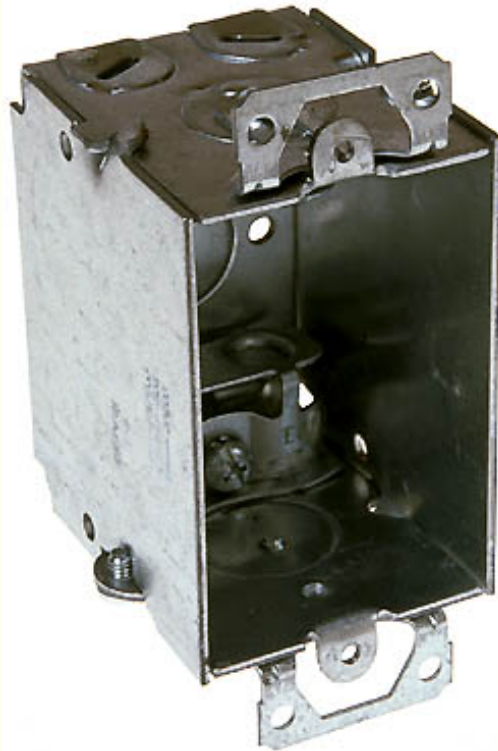

Products

- > [Index](#)
- > [Featured Products](#)
- > [Cross Reference](#)
- > [UPC Search](#)

Product Datasheet

[Catalog Home](#) [Home Page](#)

[Search](#)

518 -- 3" x 2" Switch Box, 2-1/2" Deep, Gangable, MC/BX cable clamps, w/plaster ears

Product Specifications

Box Type	RACO Steel Boxes & Covers
Box Family	3" x 2" Switch Boxes
Box Category	3" x 2" Switch Boxes - For MC/Armored Cable/Flex Cable
Category	3" x 2" Switch Box
Gangable	Yes
Wiring System	Armored Cable/Metal Clad/MCI-A/Flex
Box Depth	2-1/2"
Bottom Knockout(s)	1, 1/2"
End Knockout(s)	4 priouts
Bracket Type	No bracket
Cubic Inch Capacity	12.5
UPC Number	050169005187
Product UPC-A Labeled	Yes
Minimum Pack Qty.	25
Carton UPC Bar	050169009540

Code	000103990040
Inner Leaf 2 of 5 Bar Code	40050169005185
Unit Carton Quantity	25
Ship Carton Length (In.)	12.875
Ship Carton Width (In.)	8.25
Ship Carton Height (In.)	5.375
Weight (Per/C)	61.7
Pallet Quantity	3150
Fire Resistance	Acceptable for use in 2-hour rated walls
Dimension A	2-1/2"

Applications

- Switch boxes are used to house wiring devices such as switches or receptacles

Product Features

- Gangable switch box offers the option of constructing a box to hold two or more devices
- Adjustable plaster ears allow box to be used in "old work" applications