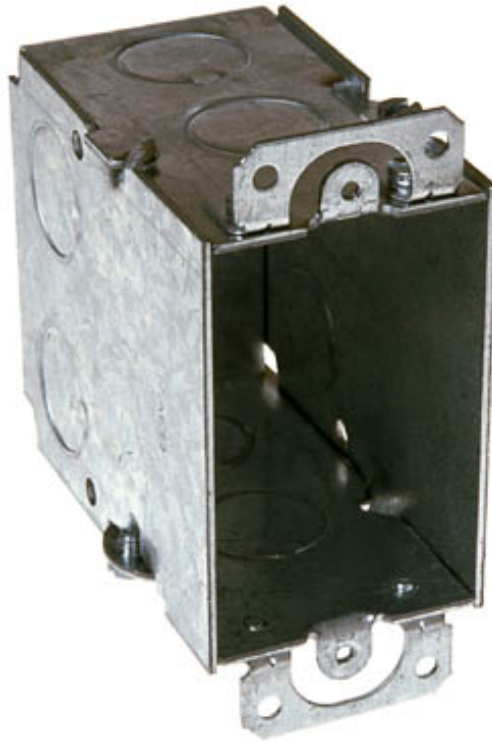

Products

- › Index
- › Featured Products
- › Cross Reference
- › UPC Search

Product Datasheet

[Catalog Home](#) [Home Page](#)

[Search](#)

590 -- 3" x 2" Switch Box, 3-1/2" Deep, Gangable, 1/2" End Knockouts, w/plaster ears

Product Specifications

Box Type	RACO Steel Boxes & Covers
Box Family	3" x 2" Switch Boxes
Box Category	3" x 2" Switch Boxes - For Conduit
Category	3" x 2" Switch Box
Gangable	Yes
Wiring System	Conduit
Box Depth	3-1/2"
Side Knockout(s)	4, 1/2"
Bottom Knockout(s)	1, 1/2"
End Knockout(s)	4, 1/2"
Bracket Type	No bracket
Cubic Inch Capacity	18.0
UPC Number	050169905906
Product UPC-A Labeled	No
Minimum Pack Qty.	50
Inner Leaf 2 of 5 Bar Code Code	50050169905901
Unit Carton Quantity	50
Ship Carton Length (In.)	18.125

Ship Carton Width (In.)	11.625
Ship Carton Height (In.)	7.875
Weight (Per/C)	72.4
Pallet Quantity	2700
Fire Resistance	Acceptable for use in 2-hour rated walls
Dimension A	3-1/2"

Applications

- Switch boxes are used to house wiring devices such as switches or receptacles

Product Features

- Gangable switch box offers the option of constructing a box to hold two or more devices
- Adjustable plaster ears allow box to be used in "old work" applications

Compliances

UL 514-A listed, File E195978