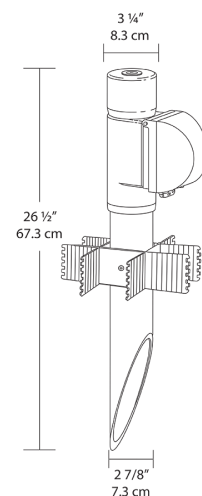

# TPPB

19" Mighty Post with Mighty Post Adapter section and Turtle In-Use cover is everything you need for a self-standing electrical outlet. Just add the decorator style outlet of your choice (GFI recommended). Mighty Post Plus has Blank instead of Turtle cover.

Color: Black

Weight: 3.8 lbs

### Set Screw:

Locks cap to post and prevents rotation.