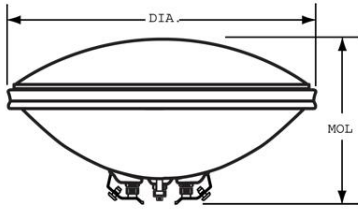

GE
Lighting

35327 - 150PAR46/TS

GE PAR46 - Traffic Signal

GENERAL CHARACTERISTICS

Lamp Type	Sealed Beam - PAR
Bulb	PAR46
Base	3 Prong
Filament	CC-6
Rated Life (NOM)	6000.0 h
Primary Application	Traffic Signal

PHOTOMETRIC CHARACTERISTICS

Initial Lumens (NOM)	1750.0
Nominal Initial Lumens per Watt (NOM)	11.66667

ELECTRICAL CHARACTERISTICS

Wattage (NOM)	150.0
Voltage (NOM)	115.0
Burn Position	Horizontal

DIMENSIONS

Maximum Overall Length (MOL) (NOM)	4.000 in(101.6 mm)
Bulb Diameter (DIA) (NOM)	5.750 in(146.0 mm)

PRODUCT INFORMATION

Product Code	35327
Description	150PAR46/TS
Standard Package	Case
Standard Package GTIN	10043168353271
Standard Package Quantity	12
Sales Unit	Unit
No Of Items Per Sales Unit	1
No Of Items Per Standard Package	12
UPC	043168353274